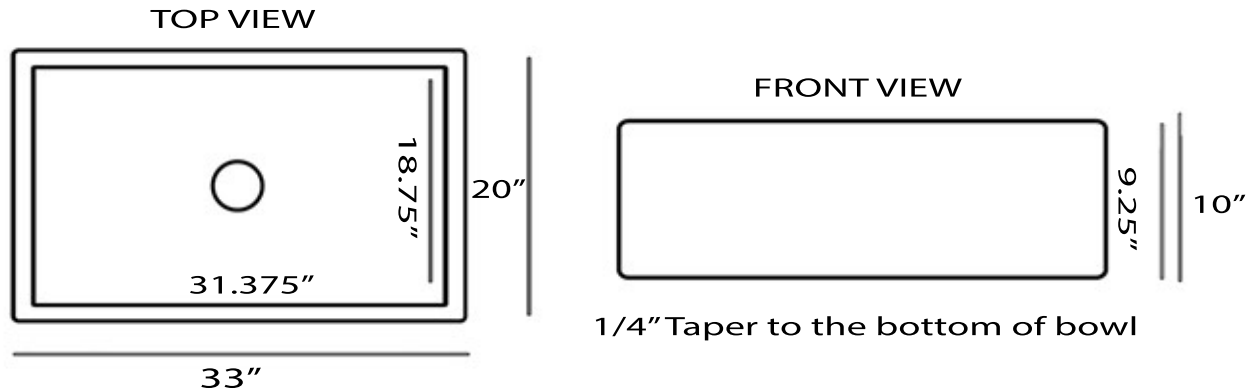

Vineyard Collection
Premium Fireclay Farmhouse Apron Sink

MODEL:
FCFS3320S-Filigree

Overall Dimensions	Large Bowl	Apron Height	Bowl Depth	Drain Dimensions
33 x 20 x 10"	31.375" x 18.75"	10"	9.25"	3.5" Opening