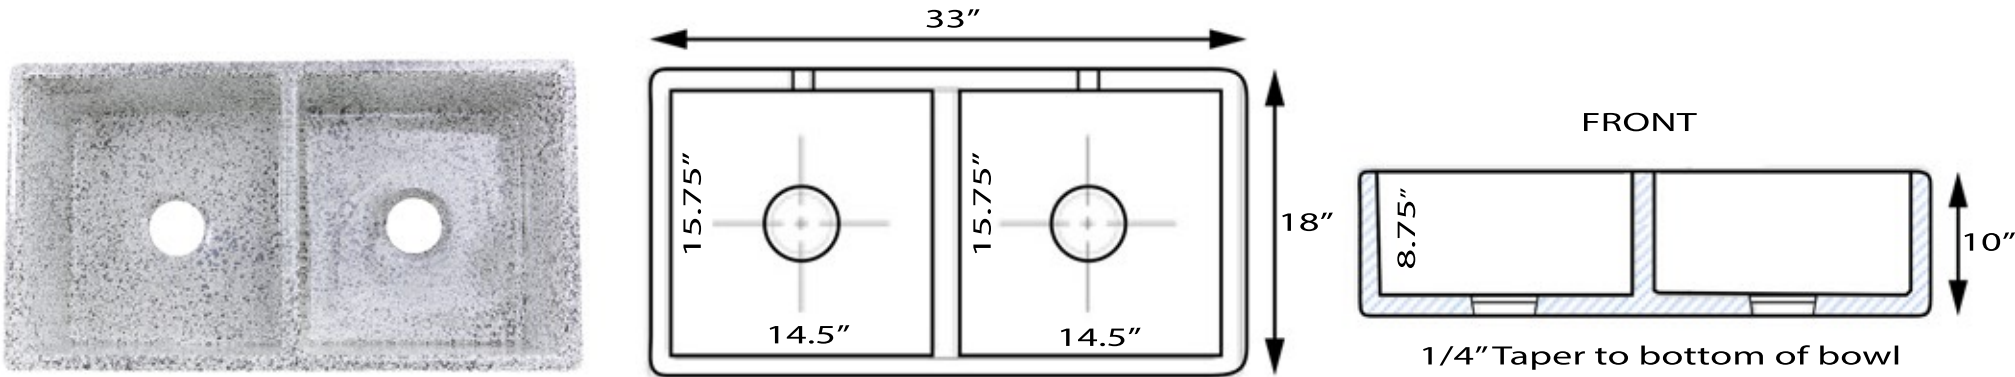

Vineyard Collection
Premium Fireclay Farmhouse Apron Sink

MODEL:
FCFS3318D

Overall Dimensions	Interior Bowls	Apron Height	Bowl Depth	Drain Dimensions
33 x 18"	14.5" x 15.75"	10"	8.75"	3.5" Opening

Please Be Advised

- (Nominal Dimensions*) Actual Dimensions may vary by 1/2"
- Template Not included
- Custom Cabinet/Apron Cabinet Base Required
- Very Heavy 2 Person lift Recommended

FEATURES

- Premium Fireclay Sink - Made In Italy
- Compatible Grid BG-VC3318D (not included)
- Compatible with garbage disposals - Extended flange/ferrule may be required
- Limited Warranty