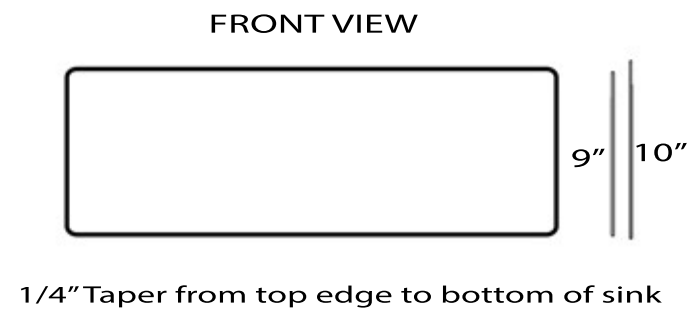

Vineyard Collection
Premium Fireclay Farmhouse Apron Sink

MODEL:
FCFS3020S

Overall Dimensions	Interior Bowl	Apron Height	Bowl Depth	Drain Dimensions
29.75" x 19.75" x 10"	28" x 18" x 9"	10"	9"	3.5" Opening