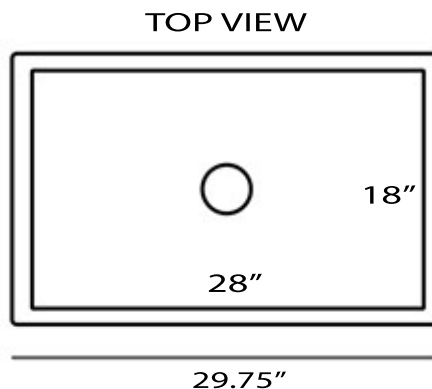

Vineyard Collection
Premium Fireclay Farmhouse Apron Sink

MODEL:
FCFS3020S

Overall Dimensions	Interior Bowl	Apron Height	Bowl Depth	Drain Dimensions
29.75" x 19.75" x 10"	28" x 18" x 9"	10"	9"	3.5" Opening