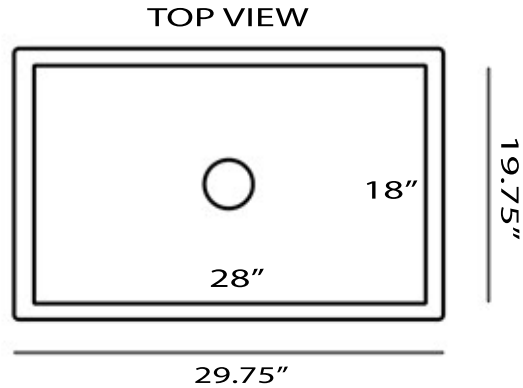

Vineyard Collection
Premium Fireclay Farmhouse Apron Sink

MODEL:
FCFS3020S-Filigree

| Overall Dimensions | Interior Bowl | Apron Height | Bowl Depth | Drain Dimensions |
|-----------------------|----------------|--------------|------------|------------------|
| 29.75" x 19.75" x 10" | 28" x 18" x 9" | 10" | 9" | 3.5" Opening |