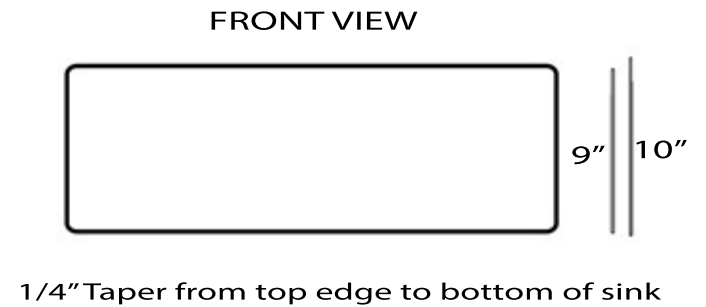

Vineyard Collection
Premium Fireclay Farmhouse Apron Sink

MODEL:
FCFS3020S-Filigree

| Overall Dimensions | Interior Bowl | Apron Height | Bowl Depth | Drain Dimensions |
|-----------------------|----------------|--------------|------------|------------------|
| 29.75" x 19.75" x 10" | 28" x 18" x 9" | 10" | 9" | 3.5" Opening |