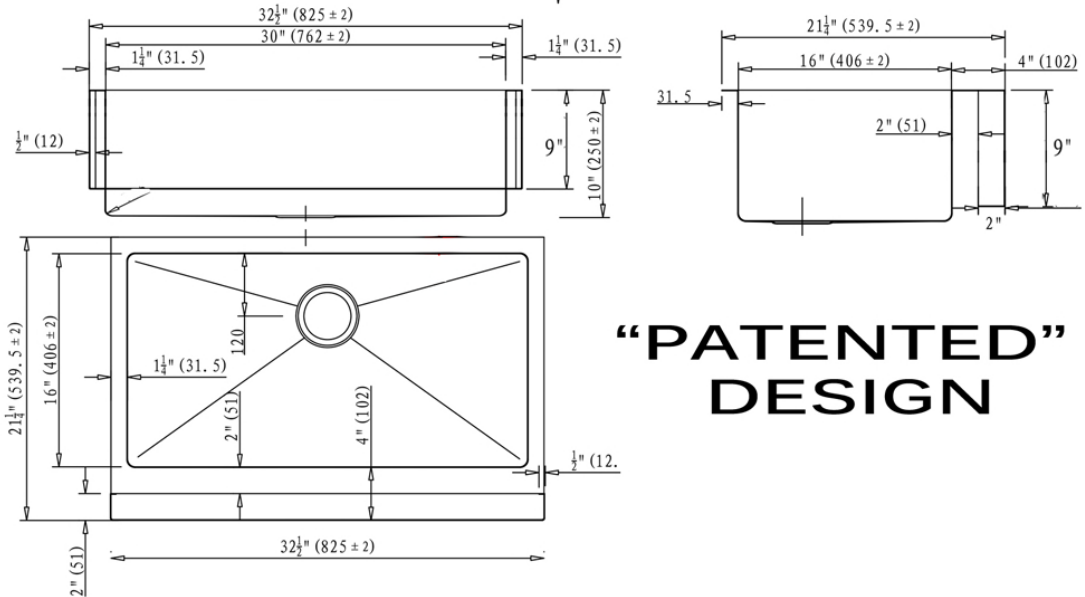

Pro Series Collection
16 Gauge Stainless Farmhouse Apron Sink

Nantucket
 S I N K S

MODEL:
EZAPRON33-9

**“PATENTED”
 DESIGN**

Overall Dimensions	Interior Bowl	Apron Height	Bowl Depth	Drain Opening
32.5" x 21.25"	30"x 16"	9"	10"	3.5"

PROJECT/ NAME:

ARCHITECT/CONTRACTOR:

MODEL:

JOB NOTES:

ATTENTION!

Designed for framed cabinets. The distance from cabinet top to the cabinet door must be greater than 9 inches.