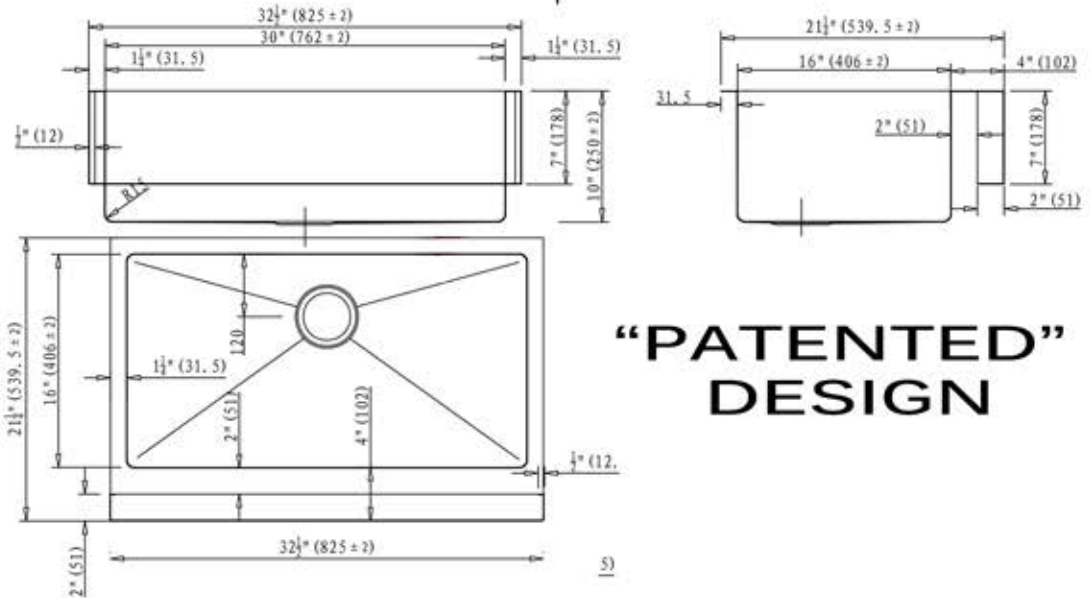

Pro Series Collection
16 Gauge Stainless Farmhouse Apron Sink

Nantucket
 S I N K S

MODEL:
EZAPRON33

**"PATENTED"
 DESIGN**

Overall Dimensions	Large Bowl	Apron Height	Bowl Depth	Drain Dimensions
32.5" x 21.25"	30"x 16"	7"	10"	3.5" Opening

Features:

- Premium 304, 16 gauge Stainless Steel Kitchen Sink
- 10" Bowl Depth
- Brushed Satin Finish
- Limited Lifetime Manufacturers Warranty
- Insulated to Reduce Condensation
- Rubber Padding is Applied for Noise Reduction
- EASY Installation (Use Existing Cabinet)
- Template Not Included

ATTENTION!

Designed for framed cabinets. The distance from cabinet top to the cabinet door must be greater than seven inches.

PROJECT/ NAME:

ARCHITECT/CONTRACTOR:

MODEL:

JOB NOTES: