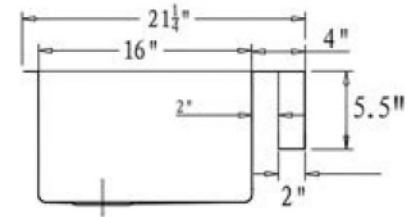

**Pro Series Collection**  
**16 Gauge Stainless Farmhouse Apron Sink**

**Nantucket**  
 S I N K S

MODEL:  
**EZAPRON33-5.5**

**"PATENTED"  
 DESIGN**

Overall Dimensions	Large Bowl	Apron Height	Bowl Depth	Drain Dimensions
32.5" x 21.25"	30" x 16"	5.5"	10"	3.5" Opening

PROJECT/ NAME:

ARCHITECT/CONTRACTOR:

MODEL:

JOB NOTES:

**ATTENTION!**

Designed for framed cabinets. The distance from cabinet top to the cabinet door must be greater than seven inches.