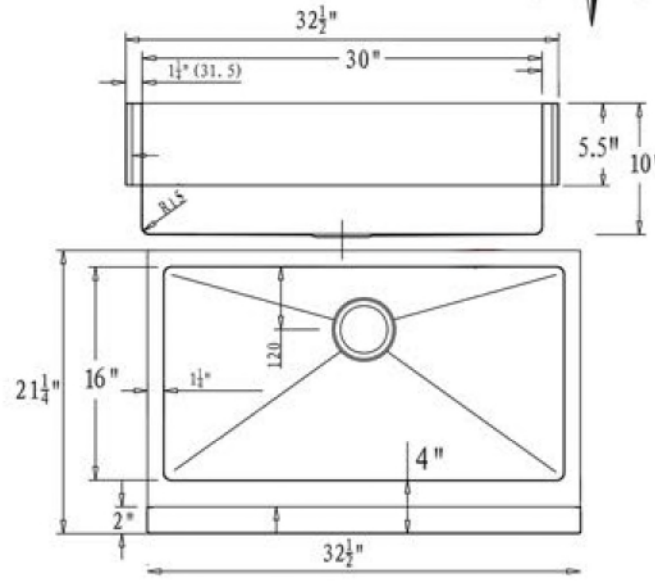

**Pro Series Collection**  
**16 Gauge Stainless Farmhouse Apron Sink**

**Nantucket**  
 S I N K S

MODEL:  
**EZAPRON33-5.5**

**"PATENTED"  
 DESIGN**

Overall Dimensions	Large Bowl	Apron Height	Bowl Depth	Drain Dimensions
32.5" x 21.25"	30" x 16"	5.5"	10"	3.5" Opening

**Features:**

- Premium 304, 16 gauge Stainless Steel Kitchen Sink
- 10" Bowl Depth
- Brushed Satin Finish
- Limited Lifetime Manufacturers Warranty
- Insulated to Reduce Condensation
- Rubber Padding is Applied for Noise Reduction
- EASY Installation (Use Existing Cabinet)
- Template Not Included

PROJECT/ NAME:

ARCHITECT/CONTRACTOR:

MODEL:

JOB NOTES:

**ATTENTION!**

Designed for framed cabinets. The distance from cabinet top to the cabinet door must be greater than seven inches.