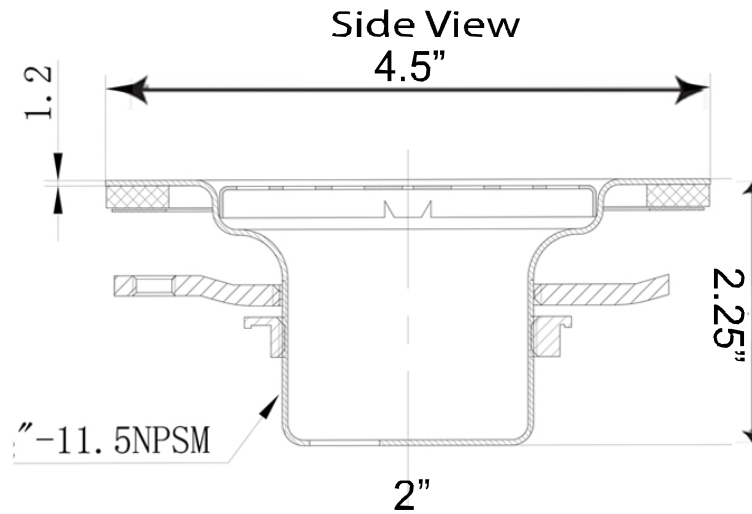

MODEL:
3CHGR - CHROME