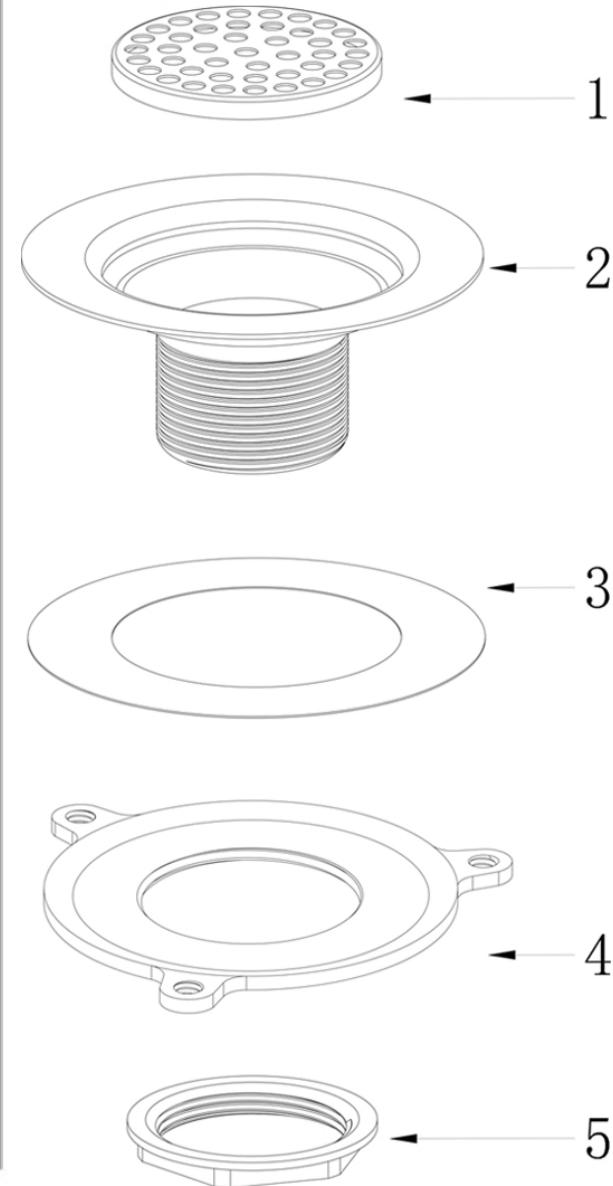

## Matte Black Grid Utility Drain

MODEL:  
3CHGR - CHROME

### Components

### FEATURES

- Chrome Finish
- For use with 3" Commercial Drain Openings
- cUPC certified
- Compatible with Anchor Collection Utility Sinks
- Brass fittings
- Includes Rubber Stopper Drain Plug

*\* Will NOT fit standard 3.5" kitchen drain opening*