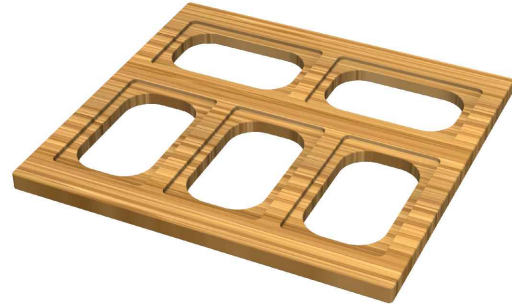

KSC-1005

Serving Board and Stainless Steel Serving Bowl Set

Kräus®

SPECIFICATION SHEET

KSB-105 Serving Board Dimensions

Overall Dimensions: 16 3/4" x 15 3/4" x 3/4"

Features

- Designed to Use with KWU120-36 and KWU120-45 kitchen sinks
- BPA-free and FDA-approved

KBW-3 Bowl Dimensions

Overall Dimensions: 6 7/8" x 4 1/4" x 3 7/8"

Features

- Durable 304 Stainless Steel Construction
- Satin Polish