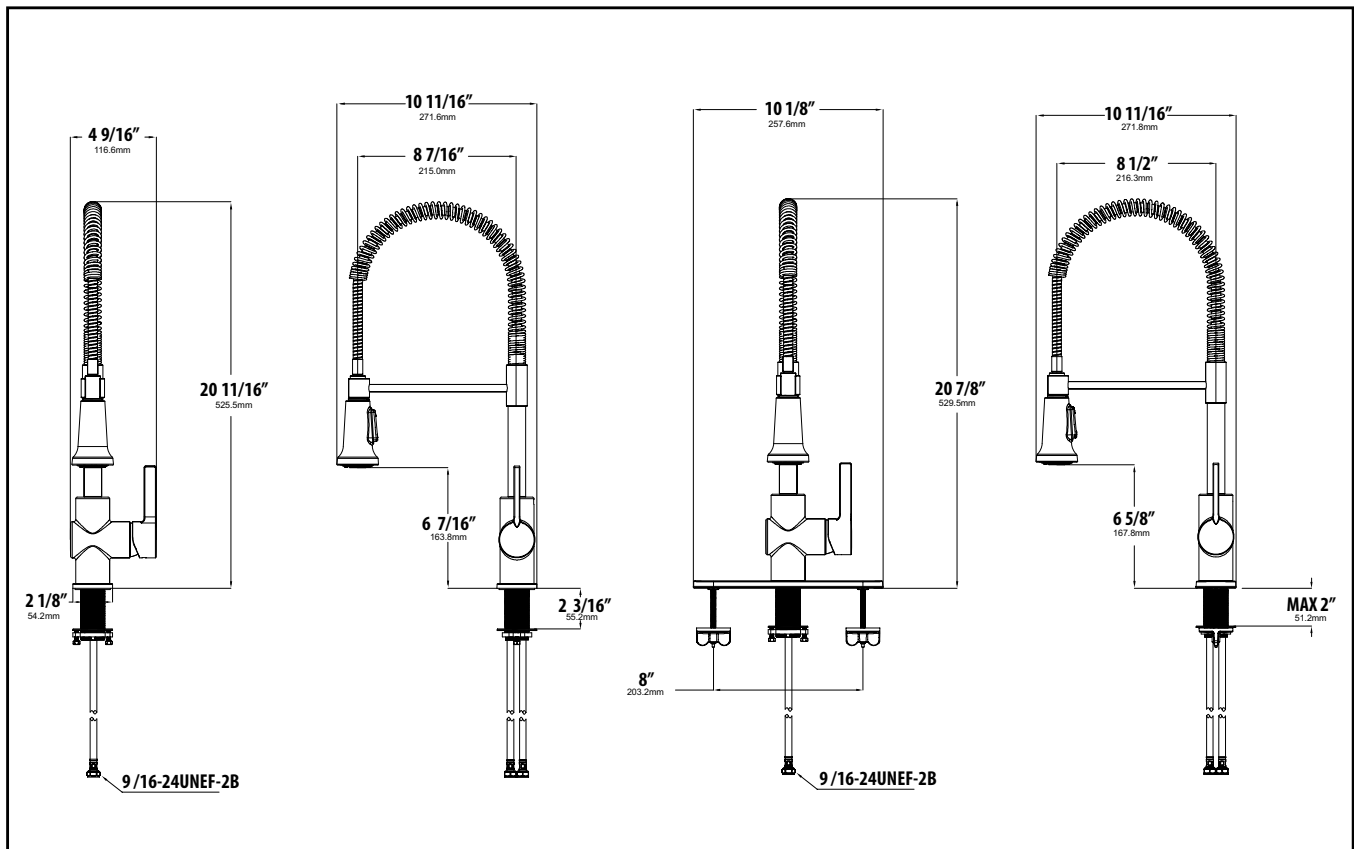

Swivel: 360
Design: Commercial Spring

Sprayhead

Flow Rate: 1.8 gpm (6.8L/min) @ 60 psi
Aerator: Honeycomb
Function: Spray/Stream
Nozzles: Easy Clean Rubber Nozzles

Cartridge

Type: Ceramic
Size: 35mm
Style: Lever

Mounting

Holes: 1 - 3 Holes
Type: Body: Aluminum Nut & Steel Screw
Escutcheon: Steel Bolt & Plastic Nut

Waterlines

Length : 30"
Flexible
Connections: 3/8"
Materials: Braided Nylon
Included
Factory Installed

Dimensions

Overall Height: 20 11/16"
Spout Height: 6 7/16"
Spout Reach: 8 7/16"

Accessories Included

Escutcheon Plate, Hex Wrench

Codes/Standards: cUPC ASME A112.18.1/CSA B125.1, NSF/ANSI Standard 61 certified by IAPMO, NSF/ANSI Standard 372 certified by IAPMO, CAL GREEN, MASS, CEC, DOE, ADA