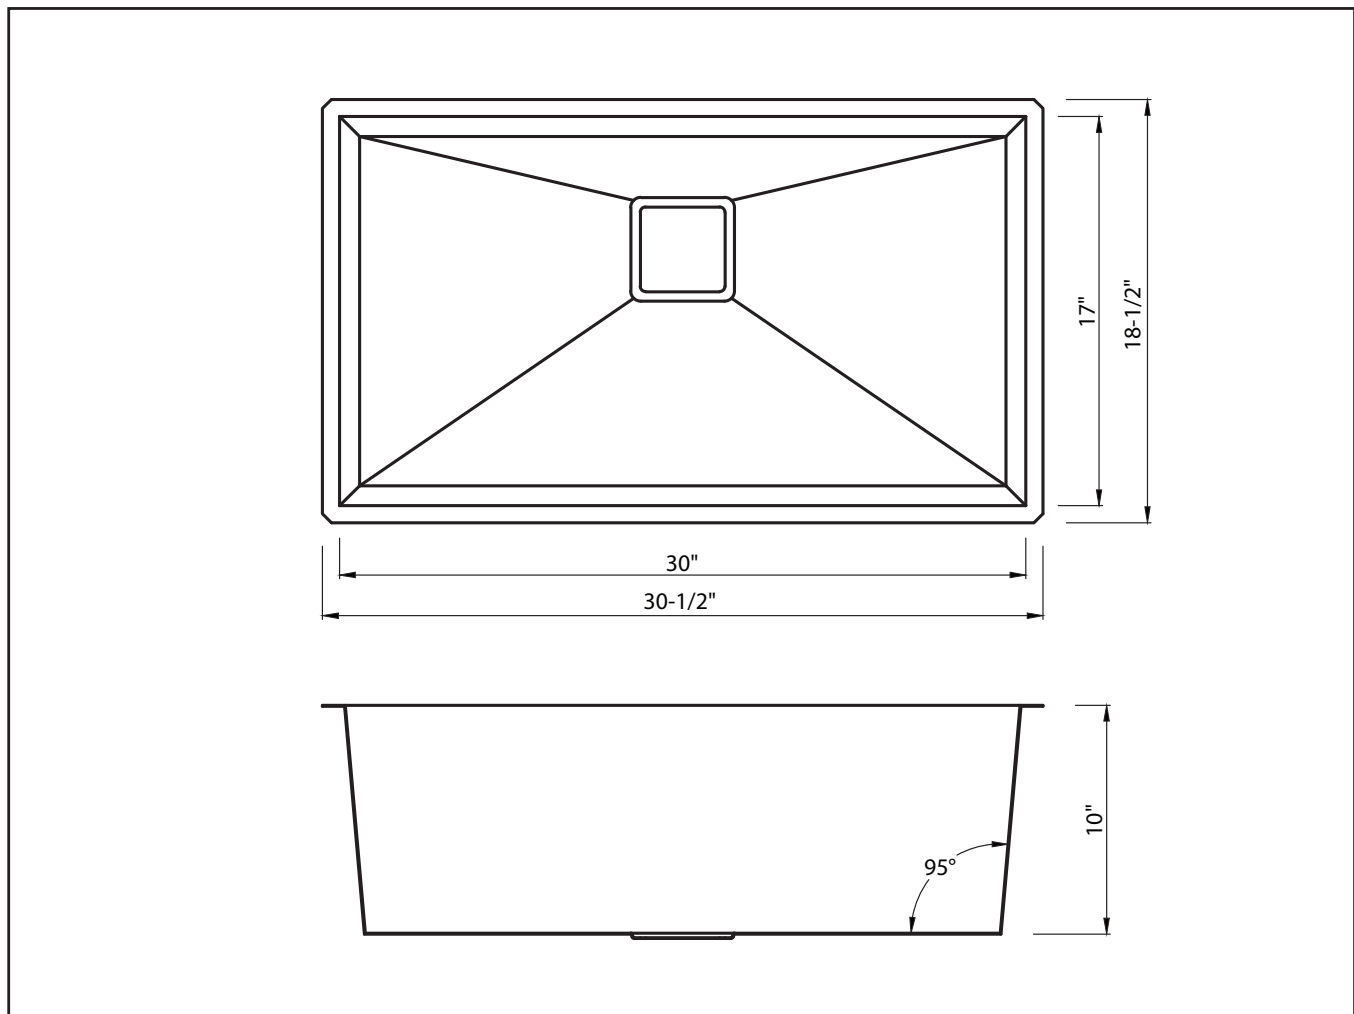

Pax™ Zero Radius Series / KHU32

Handmade Undermount Single Bowl Kitchen Sink

Satin Finish

Kräus®

SPECIFICATION SHEET

Material

16 Gauge Stainless Steel

Minimum Cabinet Size

Undermount : 36"

Installation Type

Undermount

Dimensions

Sink Dimensions: 31 1/2" x 18 1/2" x 10"

Bowl Type

Double Bowl Sink
Handmade

Accessories Included

KBG-H32, ST-3, Mounting Hardware, Template,
Towel

Technology

Noise Defend
EZ Stack

Optional Accessories

Garbage Disposal Adapter: GDA-1

Codes/Standards: Meets ASME A112.19.3/CSA B45.4

REV. August 15, 2016