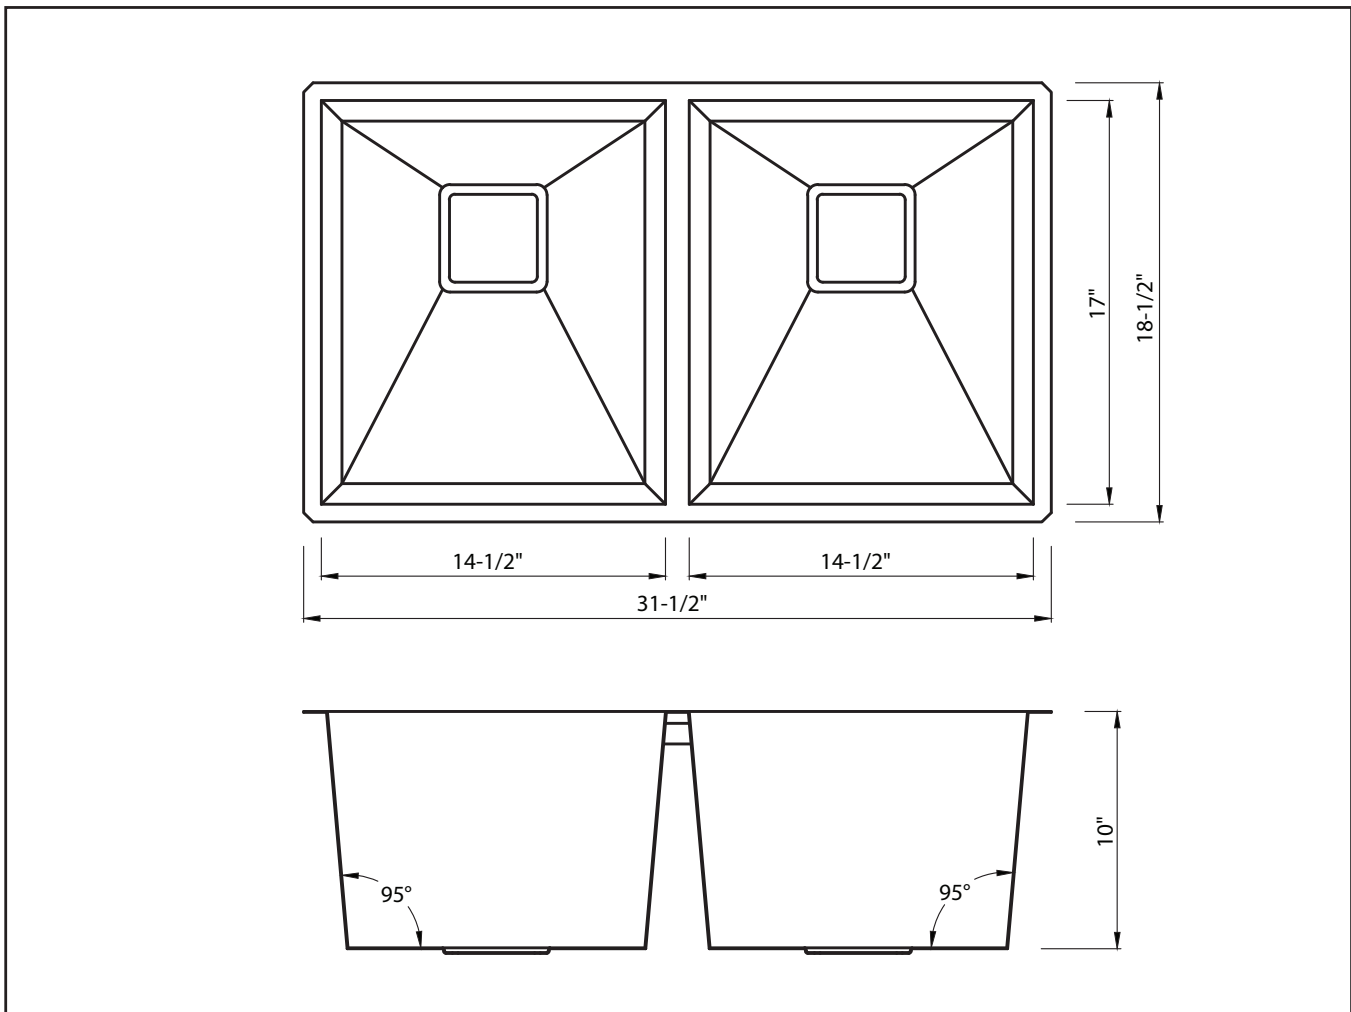

Pax™ Zero Radius Series / KHU322

Handmade Undermount 50/50 Double Bowl Kitchen Sink

Satin Finish

Material

16 Gauge Stainless Steel

Minimum Cabinet Size

Undermount : 36"

Installation Type

Undermount

Dimensions

Sink Dimensions: 31 1/2" x 18 1/2" x 10"

Bowl Type

Double Bowl Sink
Handmade

Accessories Included

KBG-H322-1 & KBG-H322-2, ST-3, Mounting
Hardware, Template, Towel

Technology

Noise Defend
EZ Stack

Optional Accessories

Garbage Disposal Adapter: GDA-1

Kraus Limited Lifetime Warranty:

Codes/Standards: Meets ASME A112.19.3/CSA B45.4

REV. August 16, 2016