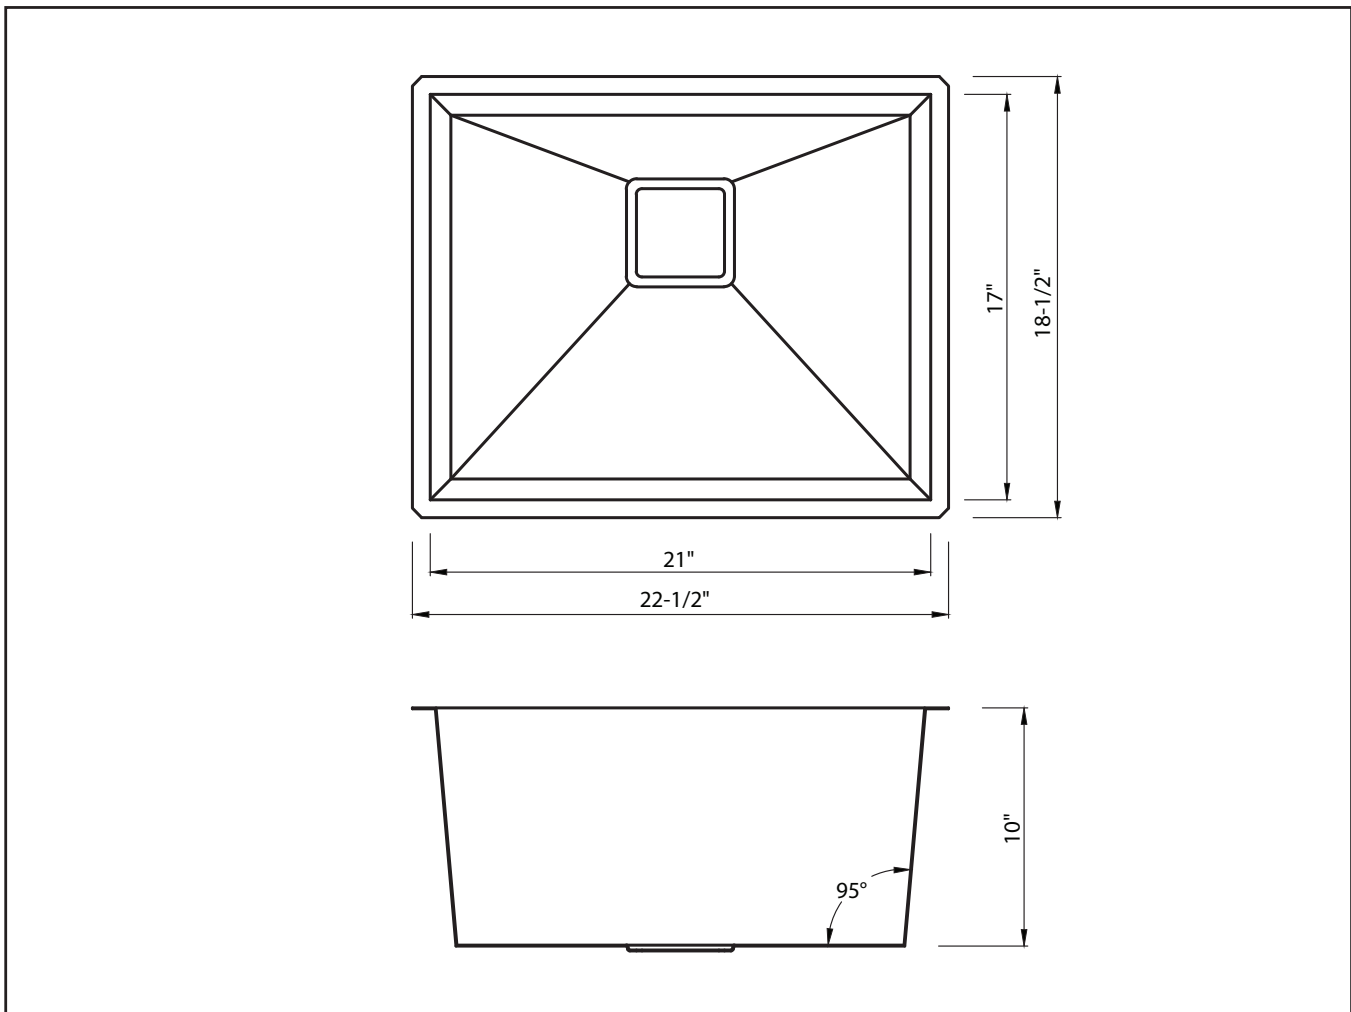

Pax™ Zero Radius Series / KHU23

Handmade Undermount Single Bowl Kitchen Sink

Satin Finish

Material

16 Gauge Stainless Steel

Installation Type

Undermount

Bowl Type

Single Bowl Sink
Handmade

Technology

Noise Defend
EZ Stack

Minimum Cabinet Size

Undermount : 27"
Topmount:

Dimensions

Sink Dimensions: 22 1/2" x 18 1/2" x 10"

Accessories Included

KBG-H23, ST-3, Mounting Hardware, Template,
Towel

Optional Accessories

Garbage Disposal Adapter: GDA-1

Kraus Limited Lifetime Warranty

Codes/Standards: Meets ASME A112.19.3/CSA B45.4

REV. August 16, 2016