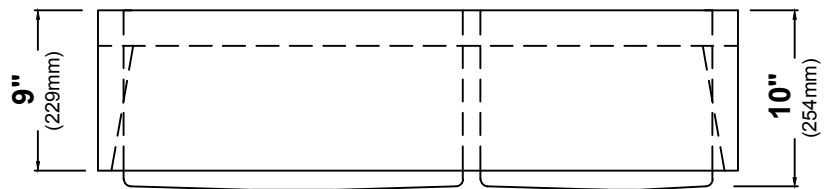

KHF203-36

36 Inch Double Bowl Stainless Steel Farmhouse Kitchen Sink

Kräus®

SPECIFICATION SHEET

Sink Dimensions

Overall Dimensions: 35 7/8" x 20 3/4"

Large Bowl Dimensions: 19" x 16"

Small Bowl Dimensions: 13" x 16"

Sink Depth: 10"

Features

- 16 Gauge Stainless Steel
- Apron Front
- Handmade
- Double Bowl Sink
- 60/40 Bowl Split
- Required Minimum Cabinet Size: 36"
- Rear Center Set Drains
- 3 1/2" Drain Opening
- NoiseDefend Undercoating and Sound
- Dampening Pads

Accessories Included

- Strainer BST-1/ST-1
- Bottom Grid KBG-203-36-1
- Bottom Grid KBG-203-36-2
- Cut-Out Template
- Towel

CODES/STANDARDS:

Product Certification

cUPC (ASME A112.19.3/CSA B45.4)

Warranty

Kraus Limited Lifetime Warranty