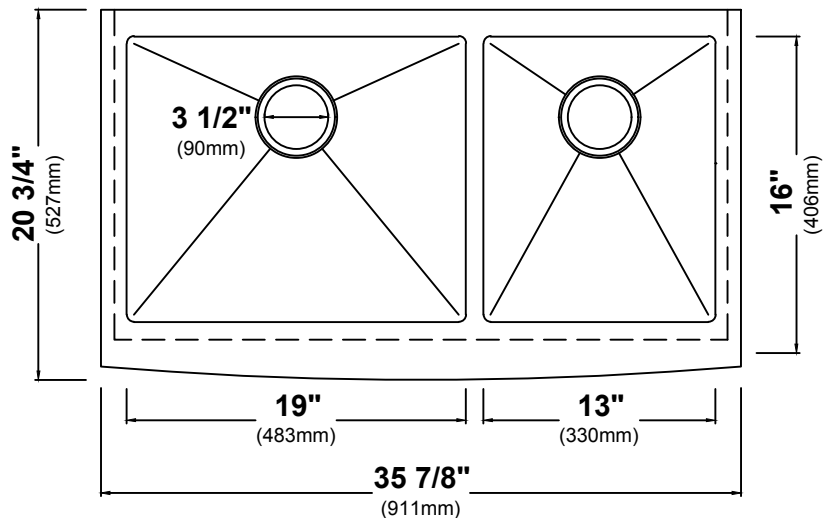

KHF203-36

36 Inch Double Bowl Stainless Steel Farmhouse Kitchen Sink

Kräus®

SPECIFICATION SHEET

Sink Dimensions

Overall Dimensions: 35 7/8" x 20 3/4"

Large Bowl Dimensions: 19" x 16"

Small Bowl Dimensions: 13" x 16"

Sink Depth: 10"

Features

- 16 Gauge Stainless Steel
- Apron Front
- Handmade
- Double Bowl Sink
- 60/40 Bowl Split
- Required Minimum Cabinet Size: 36"
- Rear Center Set Drains
- 3 1/2" Drain Opening
- NoiseDefend Undercoating and Sound
- Dampening Pads

Accessories Included

- Strainer BST-1/ST-1
- Bottom Grid KBG-203-36-1
- Bottom Grid KBG-203-36-2
- Cut-Out Template
- Towel

CODES/STANDARDS:

Product Certification

cUPC (ASME A112.19.3/CSA B45.4)

Warranty

Kraus Limited Lifetime Warranty