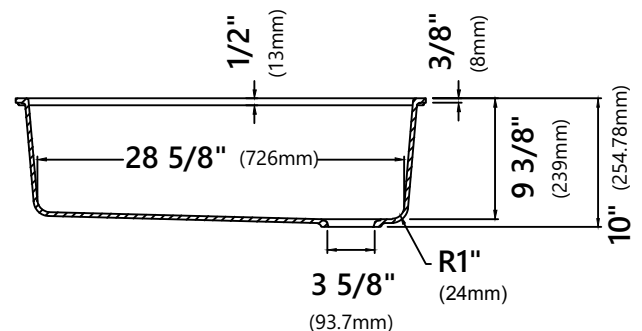

KGUW1-33

33 Inch Single Bowl Granite Undermount Kitchen Sink

Sink Dimensions

Overall Dimensions: 32" x 19"
Bowl Dimensions: 30" x 16"
Sink Depth: 10"

Features

- Granite Composite
- Undermount Single Bowl Sink
- Required Minimum Cabinet Size: 36" Left to Right, 24" Front to Back
- Rear Off-Set Drain
- 3 1/2" Drain Opening

Accessories Included

- Cutting Board KCB-WS301SA
- Kitchen Sink Strainer ST-4
- Kitchen Rolling Mat KRM-11BL

Available Colors

- White

CODES/STANDARDS:

Product Certification
cUPC

NOTE: Although Kraus granite and quartz composite sinks are highly heat resistant, placing hot items right from the stove or oven directly into the sink may cause surface discoloration. Consider using a trivet or rolling mat for extremely hot items to avoid potential heat damage.

NOTE: It is not recommended to install this sink with a negative reveal. Doing so will prohibit the use of any workstation accessories as they will not fit.

Warranty

Kraus Limited Lifetime Warranty