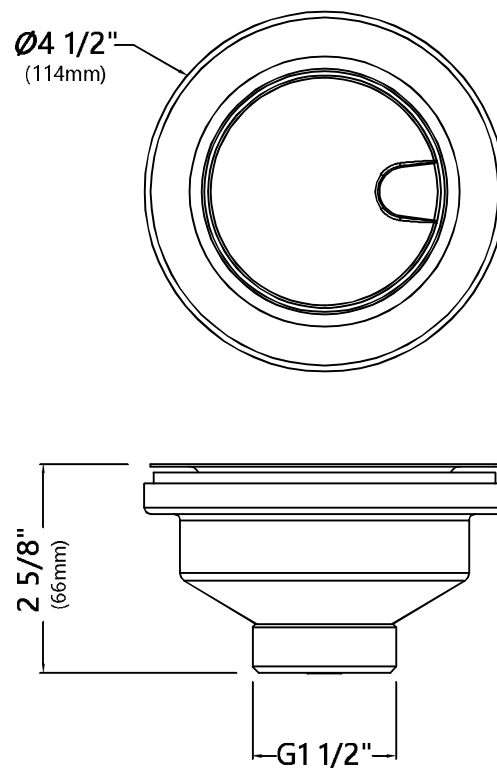

Warranty

Kraus 1 Year Limited Warranty