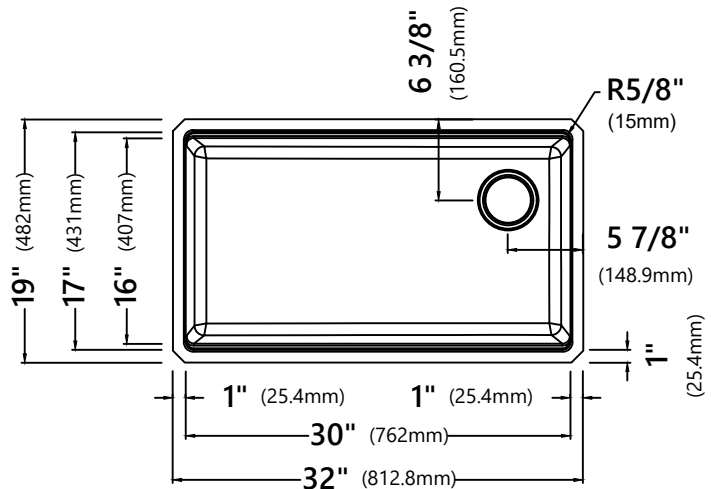

KGUW1-33

33 Inch Single Bowl Granite Undermount Kitchen Sink

Sink Dimensions

Overall Dimensions: 32" x 19"
Bowl Dimensions: 30" x 16"
Sink Depth: 10"

Features

- Granite Composite
- Undermount Single Bowl Sink
- Required Minimum Cabinet Size: 36" Left to Right, 24" Front to Back
- Rear Off-Set Drain
- 3 1/2" Drain Opening

Accessories Included

- Cutting Board KCB-WS301SA
- Kitchen Sink Strainer ST-4
- Kitchen Rolling Mat KRM-11BL

Available Colors

- White

CODES/STANDARDS:
Product Certification
cUPC

NOTE: Although Kraus granite and quartz composite sinks are highly heat resistant, placing hot items right from the stove or oven directly into the sink may cause surface discoloration. Consider using a trivet or rolling mat for extremely hot items to avoid potential heat damage.

NOTE: It is not recommended to install this sink with a negative reveal. Doing so will prohibit the use of any workstation accessories as they will not fit.

Warranty

Kraus Limited Lifetime Warranty
see website for details www.kraususa.com