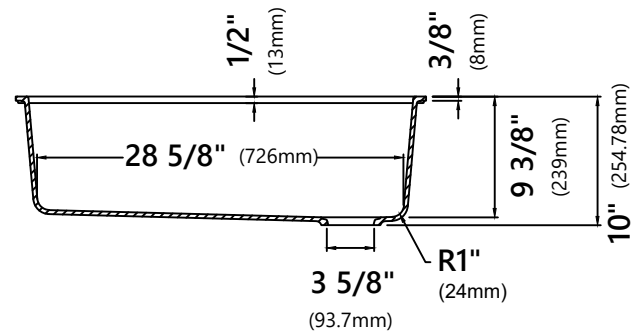

KGUW1-33

33 Inch Single Bowl Granite Undermount Kitchen Sink

Sink Dimensions

Overall Dimensions: 32" x 19"
Bowl Dimensions: 30" x 16"
Sink Depth: 10"

Features

- Granite Composite
- Undermount Single Bowl Sink
- Required Minimum Cabinet Size: 36" Left to Right, 24" Front to Back
- Rear Off-Set Drain
- 3 1/2" Drain Opening

Accessories Included

- Cutting Board KCB-WS301SA
- Kitchen Sink Strainer ST-4
- Kitchen Rolling Mat KRM-11BL

Available Colors

- White

CODES/STANDARDS:
Product Certification
cUPC

NOTE: Although Kraus granite and quartz composite sinks are highly heat resistant, placing hot items right from the stove or oven directly into the sink may cause surface discoloration. Consider using a trivet or rolling mat for extremely hot items to avoid potential heat damage.

NOTE: It is not recommended to install this sink with a negative reveal. Doing so will prohibit the use of any workstation accessories as they will not fit.

Warranty

Kraus Limited Lifetime Warranty
see website for details www.kraususa.com