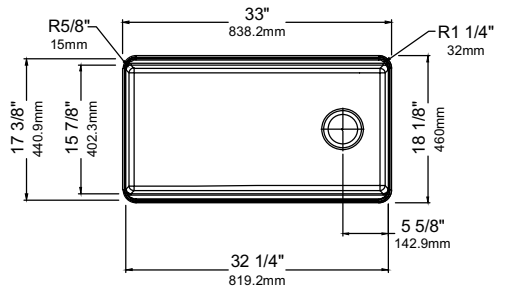

CODES/STANDARDS:

Product Certification
cUPC

NOTE: Due to the typical $\pm 3\text{mm}$ side wall variance in manufacturing, it is recommended that you design / modify the sink cabinet to match your clients individual sink(s) need.

NOTE: It is not recommended to install this sink with a negative reveal. Doing so will prohibit the use of any workstation accessories as they will not fit.