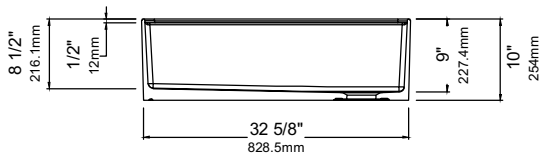

CODES/STANDARDS:

Product Certification
cUPC

NOTE: Due to the typical $\pm 3\text{mm}$ side wall variance in manufacturing, it is recommended that you design / modify the sink cabinet to match your clients individual sink(s) need.

NOTE: It is not recommended to install this sink with a negative reveal. Doing so will prohibit the use of any workstation accessories as they will not fit.