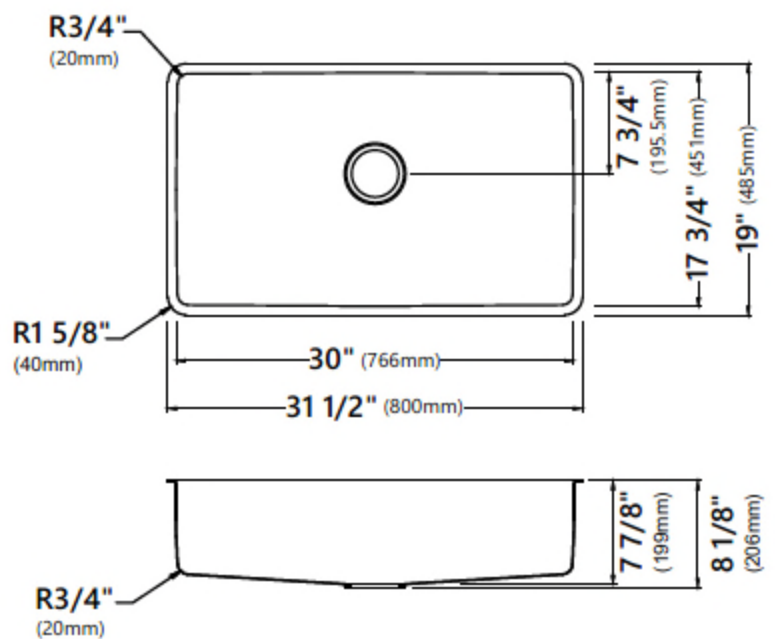

KE1US32

32 Inch Undermount Single Bowl
Porcelain Enameled Steel Kitchen Sink

Sink Dimensions

Overall Dimensions: 31 1/2" x 19"

Bowl Dimensions: 30" x 17 3/4"

Bowl Depth: 7 7/8"

Features

- Porcelain Enameled Steel
- Undermount Single Bowl Sink
- Required Minimum Cabinet Size: 36" Left to Right, 24" Front to Back
- Mounting Hardware and Cut-out Template Included
- 3 1/2" Drain Opening

Optional Accessories

- Kitchen Sink Strainers ST-1, BST-1, PST1 and ST-4
- Bottom Grid BG3017

Available Colors

- Glossy White
- Glossy Black

CODES/STANDARDS:

cUPC (ASME A112.19.3/CSA B45.4)

Warranty

Kraus Limited Lifetime Warranty