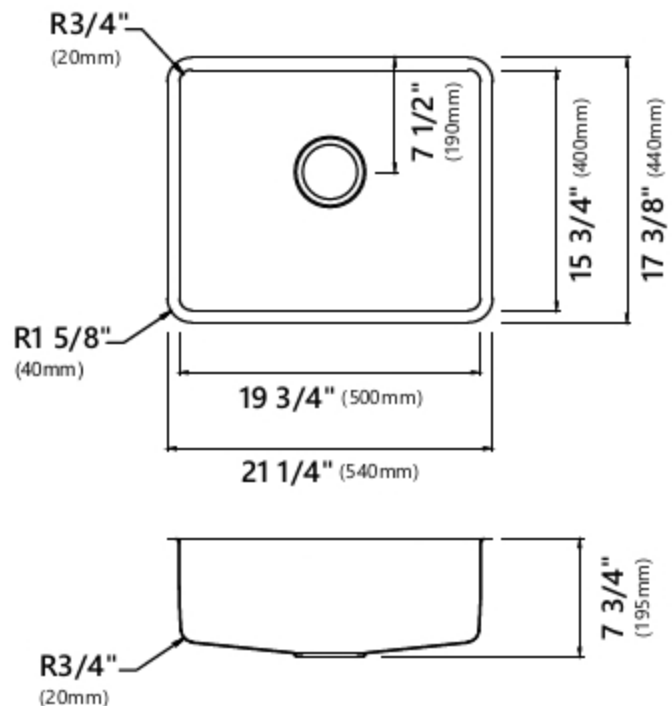

KE1US21

21 Inch Undermount Single Bowl
Porcelain Enameled Steel Kitchen Sink

Sink Dimensions

Overall Dimensions: 21 1/4" x 17 3/8"

Bowl Dimensions: 19 3/4" x 15 3/4"

Sink Depth: 7 3/4"

Features

- Porcelain Enameled Steel
- Undermount Single Bowl Sink
- Required Minimum Cabinet Size: 24" Left to Right, 24" Front to Back
- Mounting Hardware and Cut-out Template Included
- 3 1/2" Drain Opening

Optional Accessories

- Kitchen Sink Strainers ST-1, BST-1, PST1 and ST-4
- Bottom Grid BG1915

Available Colors

- Glossy White
- Glossy Black

CODES/STANDARDS:

cUPC (ASME A112.19.3/CSA B45.4)

Warranty

Kraus Limited Lifetime Warranty