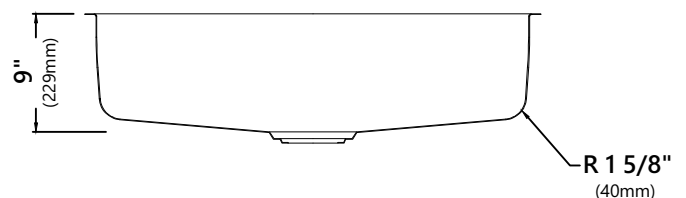

KD1US33B

33 Inch Undermount Single Bowl
Stainless Steel Kitchen Sink with Drain Assure

Sink Dimensions

Overall Dimensions: 32 7/8" x 18 7/8"

Bowl Dimensions: 31 1/8" x 17 1/8"

Sink Depth: 9"

Features

- 16 Gauge Stainless Steel Construction
- Single Bowl Undermount Sink
- Required Minimum Cabinet Size: 36" Left to Right, 24" Front to Back
- Rear Center-Set Drain
- 3 1/2" Drain Opening
- NoiseDefend Undercoating and Sound Dampening Pads

Accessories Included

- Strainer ST-4
- Cover Cap STC-1
- Silicone Mitt KSM-1BLACK
- Silicone Trivet KST-1BLACK
- Cut-Out Template
- Mounting Hardware

CODES/STANDARDS:

Product Certification

cUPC (ASME A112.19.3/CSA B45.4), MASS

Warranty

Kraus Limited Lifetime Warranty