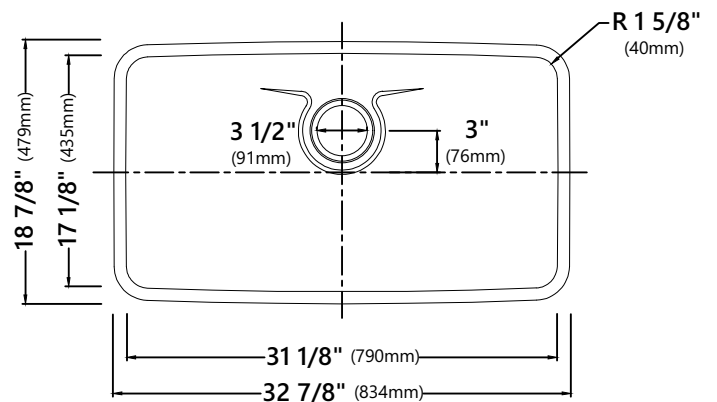

KD1US33B

33 Inch Undermount Single Bowl
Stainless Steel Kitchen Sink with Drain Assure

Sink Dimensions

Overall Dimensions: 32 7/8" x 18 7/8"

Bowl Dimensions: 31 1/8" x 17 1/8"

Sink Depth: 9"

Features

- 16 Gauge Stainless Steel Construction
- Single Bowl Undermount Sink
- Required Minimum Cabinet Size: 36" Left to Right, 24" Front to Back
- Rear Center-Set Drain
- 3 1/2" Drain Opening
- NoiseDefend Undercoating and Sound Dampening Pads

Accessories Included

- Strainer ST-4
- Cover Cap STC-1
- Silicone Mitt KSM-1BLACK
- Silicone Trivet KST-1BLACK
- Cut-Out Template
- Mounting Hardware

CODES/STANDARDS:

Product Certification

cUPC (ASME A112.19.3/CSA B45.4), MASS