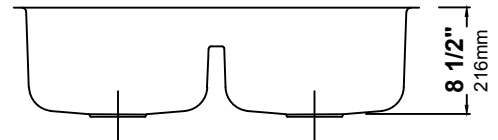

ALL-IN-ONE KITCHEN SET / KCA-1200

Undermount Double Bowl Stainless Steel Kitchen Sink,
Commercial Pull-Down Faucet in Stainless Steel,
Two Stainless Steel Grids, Two Stainless Steel Strainers

Kräus®

SPECIFICATION SHEET

INCLUDED WITH COMBO

- Kitchen Faucet KPF-1610SS
- Kitchen Sink KBU32
- Strainer ST-1 (2)
- Grid Model No. KBG-32 (2)
- Installation Template
- Mounting Hardware

SINK FEATURES

- 16 Gauge Stainless Steel Construction
- Undermount Double Bowl Sink
- Required Minimum Cabinet Size: 36"
- 3 1/2" Drain Opening

FAUCET FEATURES

- Solid Brass Construction
- Single Hole Mounting
- 180° Swivel Spout
- Pull Down
- 1.8gpm Flow Rate
- Spray and Stream Functions

GRID FEATURES

- Commercial grade Stainless Steel Construction
- Protects bottom of sink from daily wear and tear
- Rubber feet provide additional protection

STRAINER FEATURES

- Premium Stainless Steel construction
- Fits Standard 3 1/2" or 4" Drain Opening
- Open/Close Stopper Prevents Debris from Clogging Drain Pipe

CODES/STANDARDS:

Sink Certification

cUPC (ASME A112.19.3/CSA B45.4)

Faucet Certification

cUPC, ASME A112.18.1/CSA B125.1, NSF/ANSI Standard 61 certified by IAPMO, NSF/ANSI Standard 372 certified by IAPMO, MASS, CEC, DOE, ADA

Kraus Lifetime Limited Warranty: