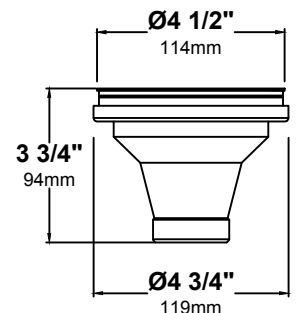

ALL-IN-ONE KITCHEN SET / KCA-1200

Undermount Double Bowl Stainless Steel Kitchen Sink,
Commercial Pull-Down Faucet in Stainless Steel,
Two Stainless Steel Grids, Two Stainless Steel Strainers

Kräus®

SPECIFICATION SHEET

INCLUDED WITH COMBO

- Kitchen Faucet KPF-1610SS
- Kitchen Sink KBU32
- Strainer ST-1 (2)
- Grid Model No. KBG-32 (2)
- Installation Template
- Mounting Hardware

SINK FEATURES

- 16 Gauge Stainless Steel Construction
- Undermount Double Bowl Sink
- Required Minimum Cabinet Size: 36"
- 3 1/2" Drain Opening

FAUCET FEATURES

- Solid Brass Construction
- Single Hole Mounting
- 180° Swivel Spout
- Pull Down
- 1.8gpm Flow Rate
- Spray and Stream Functions

GRID FEATURES

- Commercial grade Stainless Steel Construction
- Protects bottom of sink from daily wear and tear
- Rubber feet provide additional protection

STRAINER FEATURES

- Premium Stainless Steel construction
- Fits Standard 3 1/2" or 4" Drain Opening
- Open/Close Stopper Prevents Debris from Clogging Drain Pipe

CODES/STANDARDS:

Sink Certification

cUPC (ASME A112.19.3/CSA B45.4)

Faucet Certification

cUPC, ASME A112.18.1/CSA B125.1, NSF/ANSI Standard 61 certified by IAPMO, NSF/ANSI Standard 372 certified by IAPMO, MASS, CEC, DOE, ADA

Kraus Lifetime Limited Warranty: