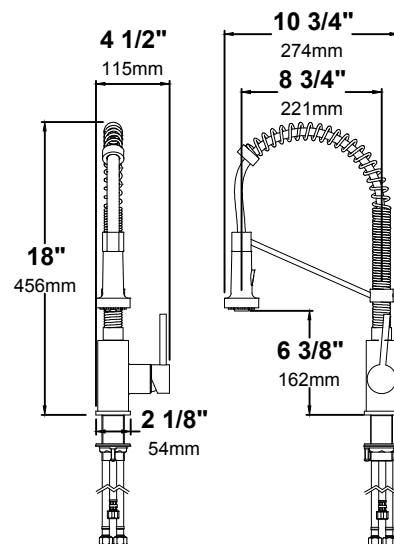

ALL-IN-ONE KITCHEN SET / KCA-1200

Undermount Double Bowl Stainless Steel Kitchen Sink,
Commercial Pull-Down Faucet in Stainless Steel,
Two Stainless Steel Grids, Two Stainless Steel Strainers

Kräus®

SPECIFICATION SHEET

INCLUDED WITH COMBO

- Kitchen Faucet KPF-1610SS
- Kitchen Sink KBU32
- Strainer ST-1 (2)
- Grid Model No. KBG-32 (2)
- Installation Template
- Mounting Hardware

SINK FEATURES

- 16 Gauge Stainless Steel Construction
- Undermount Double Bowl Sink
- Required Minimum Cabinet Size: 36"
- 3 1/2" Drain Opening

FAUCET FEATURES

- Solid Brass Construction
- Single Hole Mounting
- 180° Swivel Spout
- Pull Down
- 1.8gpm Flow Rate
- Spray and Stream Functions

GRID FEATURES

- Commercial grade Stainless Steel Construction
- Protects bottom of sink from daily wear and tear
- Rubber feet provide additional protection

STRAINER FEATURES

- Premium Stainless Steel construction
- Fits Standard 3 1/2" or 4" Drain Opening
- Open/Close Stopper Prevents Debris from Clogging Drain Pipe

CODES/STANDARDS:

Sink Certification

cUPC (ASME A112.19.3/CSA B45.4)

Faucet Certification

cUPC, ASME A112.18.1/CSA B125.1, NSF/ANSI Standard 61 certified by IAPMO, NSF/ANSI Standard 372 certified by IAPMO, MASS, CEC, DOE, ADA

Kraus Lifetime Limited Warranty: