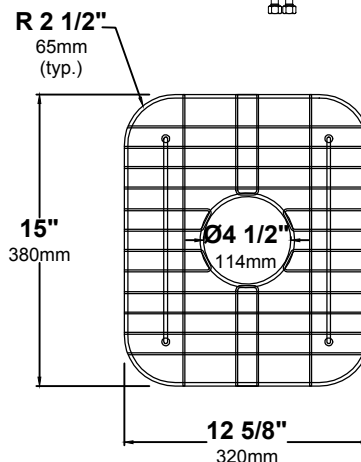

ALL-IN-ONE KITCHEN SET / KCA-1200

Undermount Double Bowl Stainless Steel Kitchen Sink,
Commercial Pull-Down Faucet in Stainless Steel,
Two Stainless Steel Grids, Two Stainless Steel Strainers

Kräus®

SPECIFICATION SHEET

INCLUDED WITH COMBO

- Kitchen Faucet KPF-1610SS
- Kitchen Sink KBU32
- Strainer ST-1 (2)
- Grid Model No. KBG-32 (2)
- Installation Template
- Mounting Hardware

SINK FEATURES

- 16 Gauge Stainless Steel Construction
- Undermount Double Bowl Sink
- Required Minimum Cabinet Size: 36"
- 3 1/2" Drain Opening

FAUCET FEATURES

- Solid Brass Construction
- Single Hole Mounting
- 180° Swivel Spout
- Pull Down
- 1.8gpm Flow Rate
- Spray and Stream Functions

GRID FEATURES

- Commercial grade Stainless Steel Construction
- Protects bottom of sink from daily wear and tear
- Rubber feet provide additional protection

STRAINER FEATURES

- Premium Stainless Steel construction
- Fits Standard 3 1/2" or 4" Drain Opening
- Open/Close Stopper Prevents Debris from Clogging Drain Pipe

CODES/STANDARDS:

Sink Certification

cUPC (ASME A112.19.3/CSA B45.4)

Faucet Certification

cUPC, ASME A112.18.1/CSA B125.1, NSF/ANSI Standard 61 certified by IAPMO, NSF/ANSI Standard 372 certified by IAPMO, MASS, CEC, DOE, ADA

Kraus Lifetime Limited Warranty: