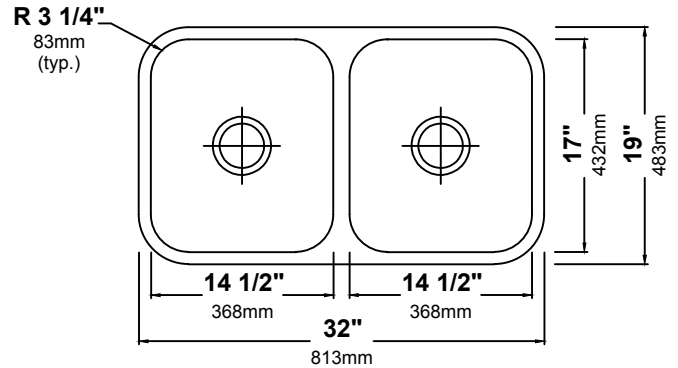

ALL-IN-ONE KITCHEN SET / KCA-1200

Undermount Double Bowl Stainless Steel Kitchen Sink,
Commercial Pull-Down Faucet in Stainless Steel,
Two Stainless Steel Grids, Two Stainless Steel Strainers

Kräus®

SPECIFICATION SHEET

INCLUDED WITH COMBO

- Kitchen Faucet KPF-1610SS
- Kitchen Sink KBU32
- Strainer ST-1 (2)
- Grid Model No. KBG-32 (2)
- Installation Template
- Mounting Hardware

SINK FEATURES

- 16 Gauge Stainless Steel Construction
- Undermount Double Bowl Sink
- Required Minimum Cabinet Size: 36"
- 3 1/2" Drain Opening

FAUCET FEATURES

- Solid Brass Construction
- Single Hole Mounting
- 180° Swivel Spout
- Pull Down
- 1.8gpm Flow Rate
- Spray and Stream Functions

GRID FEATURES

- Commercial grade Stainless Steel Construction
- Protects bottom of sink from daily wear and tear
- Rubber feet provide additional protection

STRAINER FEATURES

- Premium Stainless Steel construction
- Fits Standard 3 1/2" or 4" Drain Opening
- Open/Close Stopper Prevents Debris from Clogging Drain Pipe

CODES/STANDARDS:

Sink Certification

cUPC (ASME A112.19.3/CSA B45.4)

Faucet Certification

cUPC, ASME A112.18.1/CSA B125.1, NSF/ANSI Standard 61 certified by IAPMO, NSF/ANSI Standard 372 certified by IAPMO, MASS, CEC, DOE, ADA

Kraus Lifetime Limited Warranty: