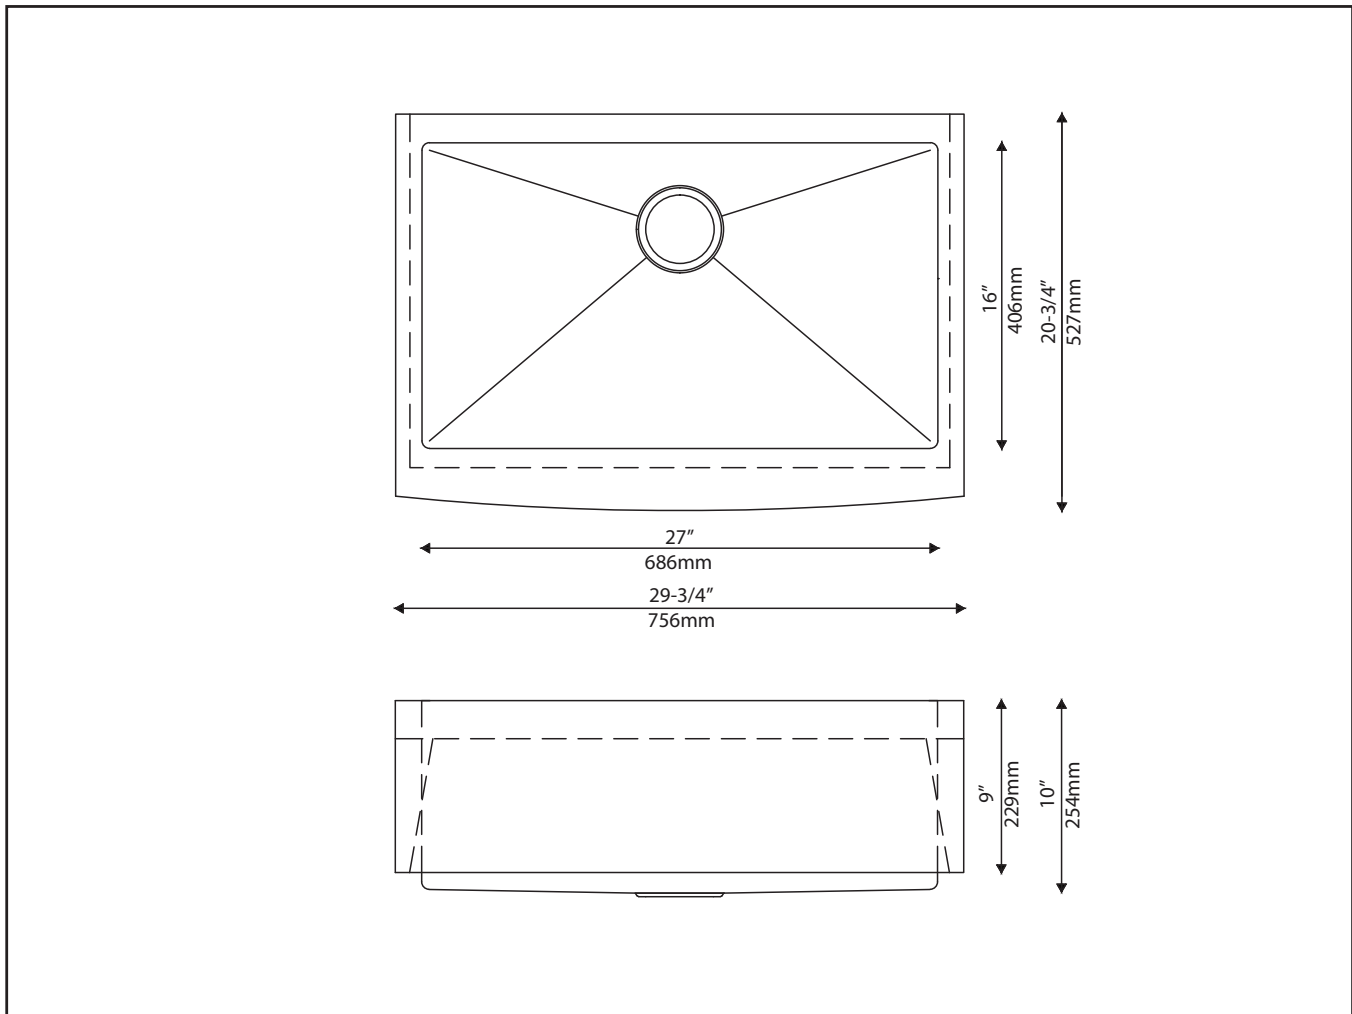

Technology

Noise Defend

Codes/Standards: Meets ASME A112.19.3/CSA B45.4

REV. August 15, 2016