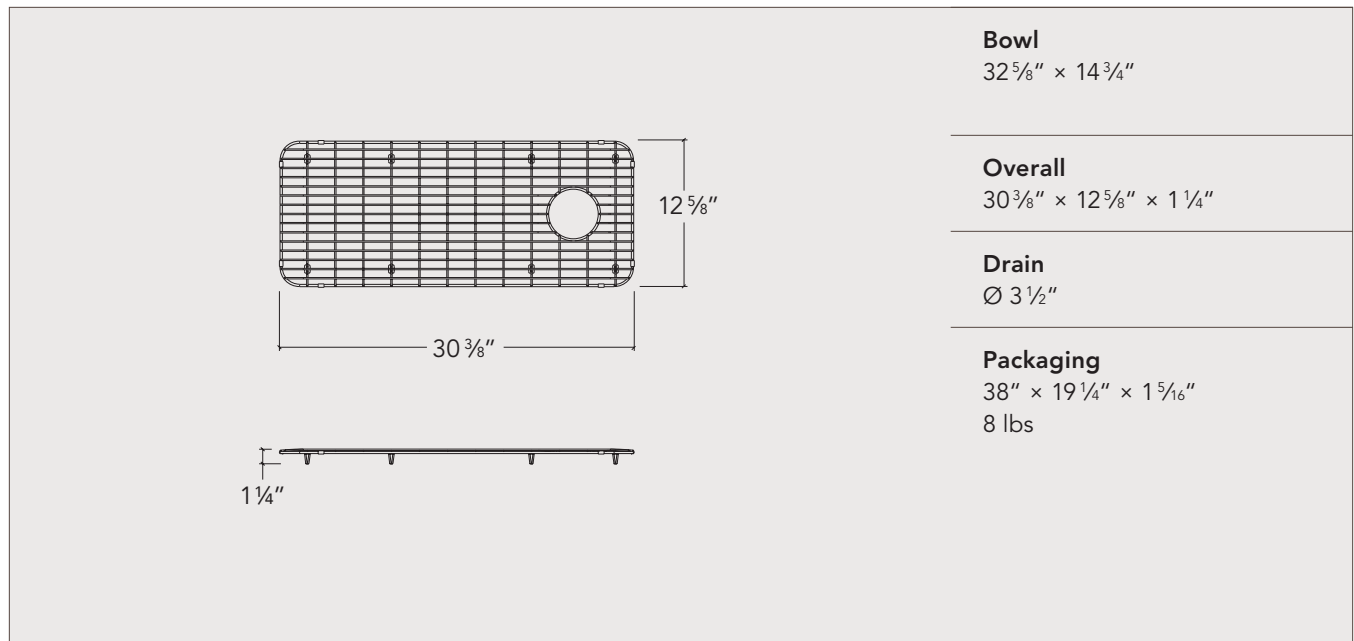

TM-G-3214

ProTerra M125

Grid

For fireclay kitchen sink

Features and benefits

- 304 electro polished finish stainless steel
- Silicone legs and bumpers prevent the grid from sliding around and scratching the sink
- Prevents dishes and silverware from striking the bottom of the sink
- Lets water drain away from items placed in the sink
- Provides a flat, stable surface to place things on