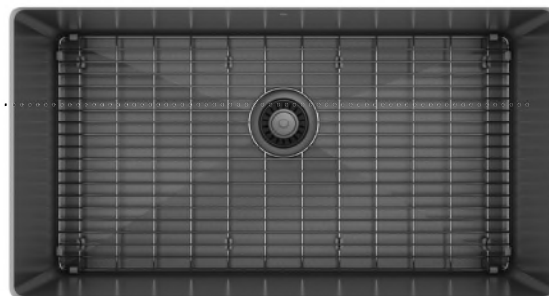

# IH75-US-321810-BLK-G

ProInox H75

**Stainless steel kitchen sink**

**Handcrafted**

Contemporary style corners [0,75"]

**Installation**  
Undermount

**Bowl**  
30" × 16" × 10"

**Overall**  
32" × 18" × 10"

**Recommended cabinet**  
36"

**Drain**  
Ø 1/2"

**Packaging**  
37 1/8" × 23 1/4" × 14 3/8"  
43 lbs

## Features

- SET INCLUDES: Black stainless steel sink, grid, Black stainless steel strainer (AA-SA-3.5-BLK) and mounting hardware included, cutout template.
- UNDERMOUNT INSTALLATION: Undermount sinks are usually installed underneath a solid piece of countertop material. This installation allows to easily wipe water and crumbs into sink without getting caught between the sink edge and the countertop. It also has the advantage to create a clean look.
- NANO TECHNOLOGY: Scratch resistant for long-term use and easy maintenance
- COLOR PVD TECHNOLOGY: Used in the aerospace and biomedical fields, PVD is the most corrosion resistant coating to strengthen and protect your sink for lifetime.
- STRONG: Corrosion resistant material - 304 series (18/10)
- QUIET: Sound deadening pads for maximum noise reduction.
- SLIGHTLY ROUNDED RADIUS CORNERS give a contemporary style that is easy to clean.
- CROSS GROOVES: Stylish and functional bowl bottom grooves that facilitate water drainage.
- CERTIFICATIONS: ASME A112.19.3, CSA B45.0, et CSA B45.4, FDA approved
- LIFETIME LIMITED WARRANTY: Satisfaction guaranteed with customer service that cares.
- Must-have accessories: Custom fit bottom grids, Bin for sink (IH-BI-16), Colander for sink (IH-CA-16), Wood cutting board (IH-BA-16-MA), Plastic cutting board (IH-BB-16-WH)
- Despite the resistance of the PVD coating, the color of the sink is scratch resistant but not scratch proof. Care should be taken with sharp objects as they can scratch the surface colour leaving permanent marks.