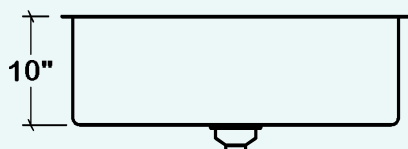

# IH75-US-321810-BLK-G

ProInox H75

**Stainless steel kitchen sink**

**Handcrafted**

Contemporary style corners [0,75"]

**Installation**  
Undermount

**Bowl**  
30" × 16" × 10"

**Overall**  
32" × 18" × 10"

**Recommended cabinet**  
36"

**Drain**  
Ø 1/2"

**Packaging**  
37 1/8" × 23 1/4" × 14 3/8"  
43 lbs