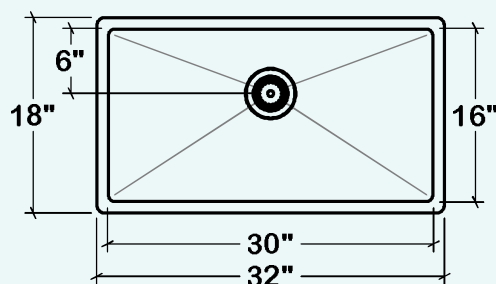

# IH75-US-321810-BLK-G

ProInox H75

**Stainless steel kitchen sink**

**Handcrafted**

Contemporary style corners [0,75"]

**Installation**  
Undermount

**Bowl**  
30" × 16" × 10"

**Overall**  
32" × 18" × 10"

**Recommended cabinet**  
36"

**Drain**  
Ø 1/2"

**Packaging**  
37 1/8" × 23 1/4" × 14 3/8"  
43 lbs