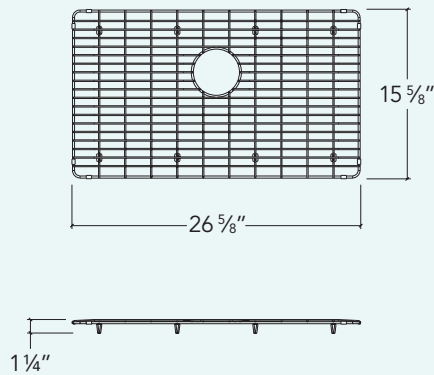

## Grid

For stainless steel kitchen sink

### Bowl

27" x 16"

### Overall

26 5/8" x 15 5/8" x 1 1/4"

### Drain

Ø 3 1/2"