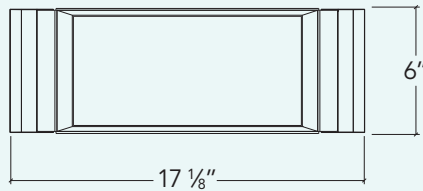

IH-BI-16

Prolinox H0 + H75

Bin

For stainless steel kitchen sink

Bowl

All

Overall

6" x 17 1/8" x 3 1/4"

Packaging

9 1/4" x 21 1/2" x 5 7/8"

9 lbs

Features and benefits

- 304 brushed finish stainless steel (18/10)
- Sits directly over the sink
- Plastic handles and footings prevent the colander from scratching the sink and the countertop
- Hygienic way to drain or rinse food