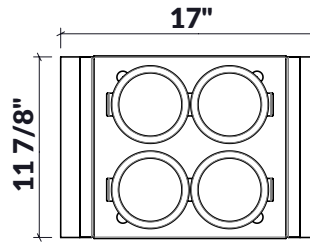

## 225213 | SERVING BIN WITH BOWLS (4)

STAINLESS STEEL SINK ACCESSORY

### Specifications

Model	225213
Handle	Walnut
Compatible bowl dimension (front-to-back)	16"
Overall dimensions	12" x 17" x 4 1/2"