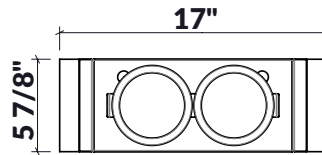

### Specifications

Model	225210
Handle	Walnut
Compatible bowl dimension (front-to-back)	16"
Overall dimensions	6" x 17" x 4 1/2"