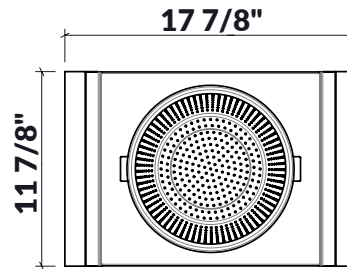

225208 | SERVING BOARD BOWL AND COLANDER

STAINLESS STEEL SINK ACCESSORY

Specifications

Model	225208
Handle	Walnut
Compatible bowl dimension (front-to-back)	17"
Overall dimensions	12" x 18" x 4 1/2"

Warranty