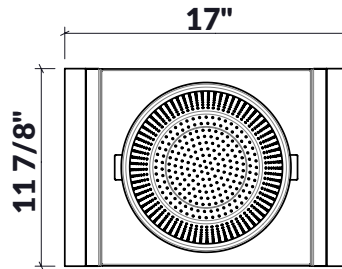

225207 | SERVING BOARD BOWL AND COLANDER

STAINLESS STEEL SINK ACCESSORY

Specifications

Model	225207
Handle	Walnut
Compatible bowl dimension (front-to-back)	16"
Overall dimensions	12" x 17" x 4 1/2"

Warranty