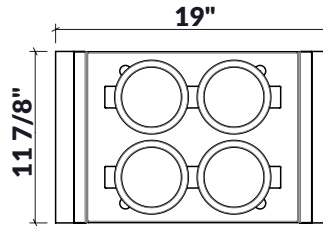

## 225206 | SERVING BOARD WITH BOWLS (4)

STAINLESS STEEL SINK ACCESSORY

### Specifications

Model	225206
Handle	Walnut
Compatible bowl dimension (front-to-back)	18"
Overall dimensions	12" x 19" x 2 1/2"