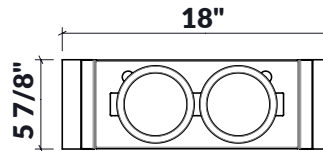

225202 | SERVING BOARD WITH BOWLS

STAINLESS STEEL SINK ACCESSORY

Specifications

Model	225202
Handle	Walnut
Compatible bowl dimension (front-to-back)	18"
Overall dimensions	6" x 19" x 2 1/2"

Warranty

Home Refinements offers a 1-YEAR LIMITED WARRANTY following the purchase date for all mobile parts, options and accessories against defects of material and workmanship. This warranty is limited to defects or damages resulting from a normal residential use. For further details on our product warranty, please refer to our catalog or Web site.