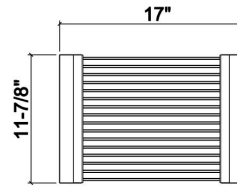

215306 | DRYING RACK

STAINLESS STEEL SINK ACCESSORY

Specifications

Model	215306
Collection	Drying Rack
Compatible bowl dimension (front-to-back)	16"
Overall dimensions	12" × 17" × 1"

Features

- Can be used on top of sink to create extra workspace or on countertop
- Ideal to rinse food or to dry dishes
- Innovative and functional design to match with other standard Home Refinements accessories
- 100% premium hard rock maple or walnut handles for high quality and durability
- 304 series stainless steel (18/10)
- Elegant no. 4 brushed finish that matches the appliances