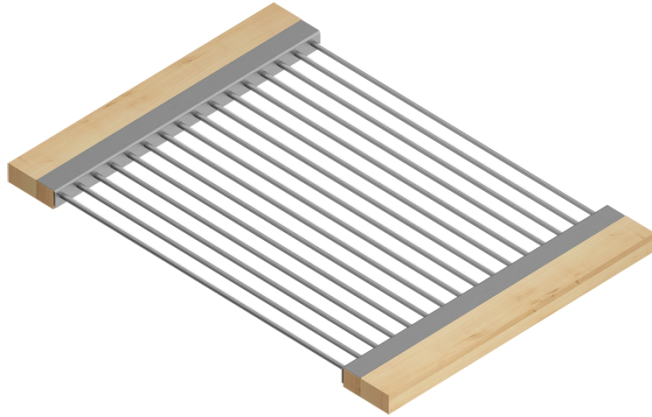

215306 | DRYING RACK

STAINLESS STEEL SINK ACCESSORY

Specifications

Model	215306
Collection	Drying Rack
Compatible bowl dimension (front-to-back)	16"
Overall dimensions	12" × 17" × 1"

Features

- Can be used on top of sink to create extra workspace or on countertop
- Ideal to rinse food or to dry dishes
- Innovative and functional design to match with other standard Home Refinements accessories
- 100% premium hard rock maple or walnut handles for high quality and durability
- 304 series stainless steel (18/10)
- Elegant no. 4 brushed finish that matches the appliances