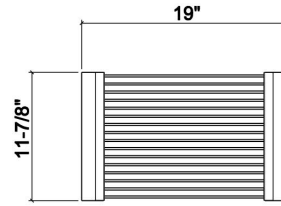

215208 | DRYING RACK

STAINLESS STEEL SINK ACCESSORY

Specifications

Model	215208
Collection	Drying Rack
Compatible bowl dimension (front-to-back)	18"
Overall dimensions	12" × 19" × 1"

Features

- Can be used on top of sink to create extra workspace or on countertop
- Ideal to rinse food or to dry dishes
- Innovative and functional design to match with other standard Home Refinements accessories
- 100% premium hard rock maple or walnut handles for high quality and durability
- 304 series stainless steel (18/10)
- Elegant no. 4 brushed finish that matches the appliances