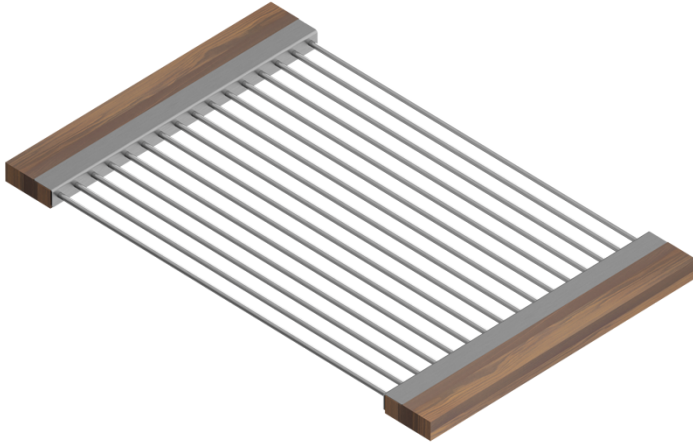

215208 | DRYING RACK

STAINLESS STEEL SINK ACCESSORY

Specifications

Model	215208
Collection	Drying Rack
Compatible bowl dimension (front-to-back)	18"
Overall dimensions	12" × 19" × 1"

Features

- Can be used on top of sink to create extra workspace or on countertop
- Ideal to rinse food or to dry dishes
- Innovative and functional design to match with other standard Home Refinements accessories
- 100% premium hard rock maple or walnut handles for high quality and durability
- 304 series stainless steel (18/10)
- Elegant no. 4 brushed finish that matches the appliances