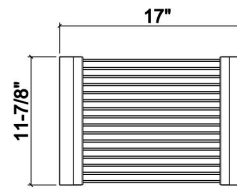

215206 | DRYING RACK

STAINLESS STEEL SINK ACCESSORY

Specifications

Model	215206
Collection	Drying Rack
Compatible bowl dimension (front-to-back)	16"
Overall dimensions	12" × 17" × 1"

Features

- Can be used on top of sink to create extra workspace or on countertop
- Ideal to rinse food or to dry dishes
- Innovative and functional design to match with other standard Home Refinements accessories
- 100% premium hard rock maple or walnut handles for high quality and durability
- 304 series stainless steel (18/10)
- Elegant no. 4 brushed finish that matches the appliances