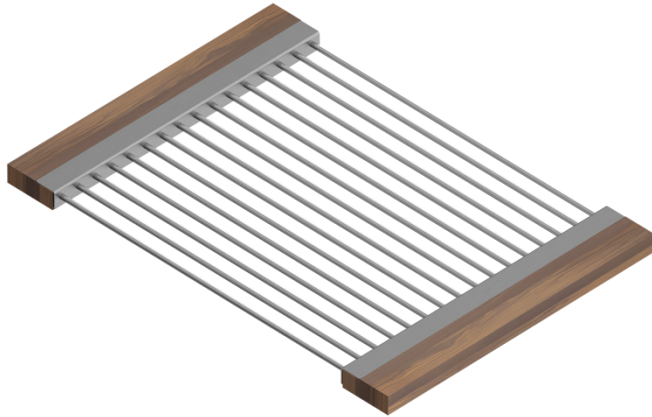

215206 | DRYING RACK

STAINLESS STEEL SINK ACCESSORY

Specifications

Model	215206
Collection	Drying Rack
Compatible bowl dimension (front-to-back)	16"
Overall dimensions	12" × 17" × 1"

Features

- Can be used on top of sink to create extra workspace or on countertop
- Ideal to rinse food or to dry dishes
- Innovative and functional design to match with other standard Home Refinements accessories
- 100% premium hard rock maple or walnut handles for high quality and durability
- 304 series stainless steel (18/10)
- Elegant no. 4 brushed finish that matches the appliances