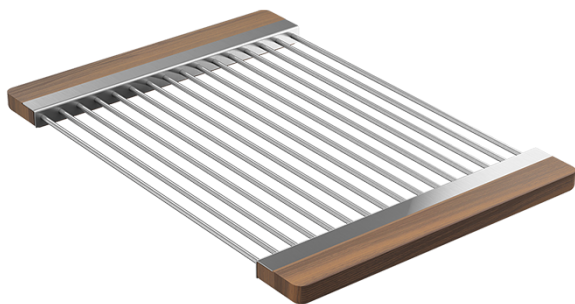

215009 | DRYING RACK, SMARTSTATION

FIRECLAY SINK ACCESSORY

Specifications

Model	215009
Collection	Drying Rack, SmartStation
Compatible bowl dimension (front-to-back)	16"
Overall dimensions	12" × 17 3/8" × 3/4"

Features

- Profiled to sit perfectly on Fira sink accessory ledge, or be used on countertop
- Designed to match with other SmartStation walnut accessories
- Ideal to rinse food or dry dishes
- Made of 304 series stainless steel (18/10) with solid walnut handles