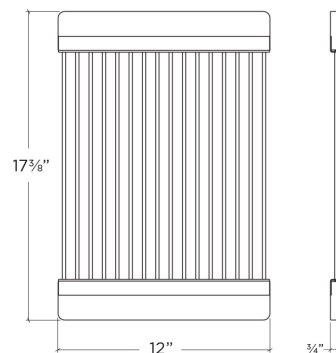

215009 | DRYING RACK, SMARTSTATION

FIRECLAY SINK ACCESSORY

Specifications

Model	215009
Collection	Drying Rack, SmartStation
Compatible bowl dimension (front-to-back)	16"
Overall dimensions	12" × 17 3/8" × 3/4"

Features

- Profiled to sit perfectly on Fira sink accessory ledge, or be used on countertop
- Designed to match with other SmartStation walnut accessories
- Ideal to rinse food or dry dishes
- Made of 304 series stainless steel (18/10) with solid walnut handles