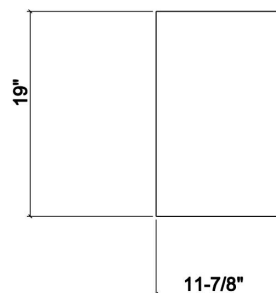

### Specifications

Model	210068
Collection	Cutting board
Compatible bowl dimension (front-to-back)	18"
Overall dimensions	12" × 19" × 1 1/2"