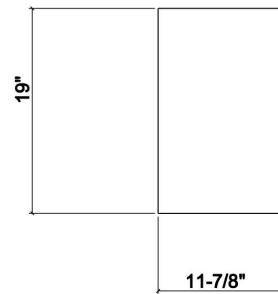

210067 | CUTTING BOARD

WALNUT STAINLESS STEEL SINK ACCESSORY

Specifications

Model	210067
Collection	Cutting board
Compatible bowl dimension (front-to-back)	17"
Overall dimensions	12" × 19" × 1 1/2"

Features