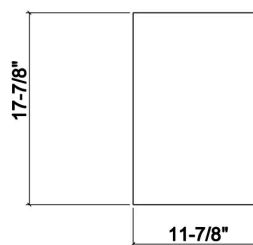

### Specifications

Model	210066
Collection	Cutting board
Compatible bowl dimension (front-to-back)	16"
Overall dimensions	12" × 18" × 1 1/2"