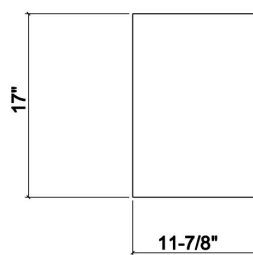

210064 | CUTTING BOARD

MAPLE STAINLESS STEEL SINK ACCESSORY

Specifications

Model	210064
Collection	Cutting board
Compatible bowl dimension (front-to-back)	17"
Overall dimensions	12" × 17" × 1 1/2"

Features