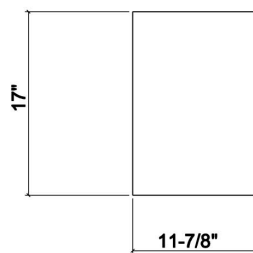

210063 | CUTTING BOARD

WALNUT STAINLESS STEEL SINK ACCESSORY

Specifications

Model	210063
Collection	Cutting board
Compatible bowl dimension (front-to-back)	16"
Overall dimensions	12" × 17" × 1 1/2"

Features