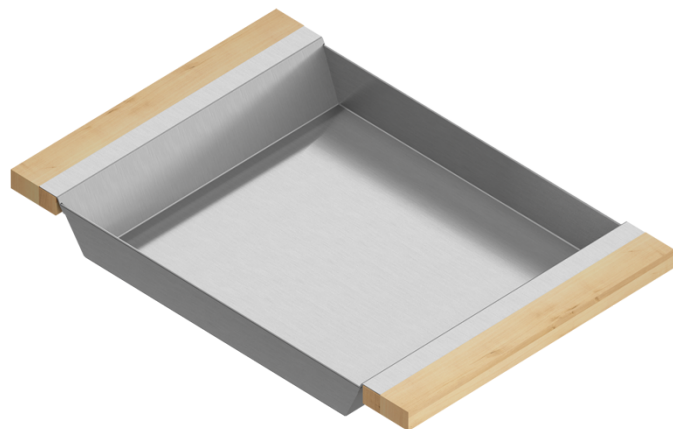

205333 | TRAY

STAINLESS STEEL SINK ACCESSORY

Specifications

Model	205333
Collection	Tray
Compatible bowl dimension (front-to-back)	17"
Overall dimensions	12" × 18" × 2 1/4"

Warranty

Home Refinements offers a 1-YEAR LIMITED WARRANTY following the purchase date for all mobile parts, options and accessories against defects of material and workmanship. This warranty is limited to defects or damages resulting from a normal residential use. For further details on our product warranty, please refer to our catalog or Web site.

Features

- Can be used on top of sink to create extra workspace or on countertop
- Ideal to prepare or to serve food
- Innovative and functional design to match with other standard Home Refinements accessories
- 100% premium hard rock maple or walnut handles for high quality and durability
- Rubber-tipped footings for better stability and protection
- 304 series stainless steel (18/10)
- Elegant no. 4 brushed finish that matches the appliances