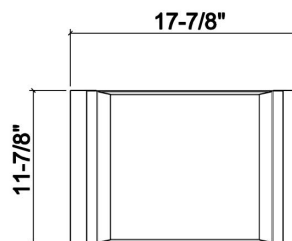

205333 | TRAY

STAINLESS STEEL SINK ACCESSORY

Specifications

Model	205333
Collection	Tray
Compatible bowl dimension (front-to-back)	17"
Overall dimensions	12" × 18" × 2 1/4"

Warranty

Home Refinements offers a 1-YEAR LIMITED WARRANTY following the purchase date for all mobile parts, options and accessories against defects of material and workmanship. This warranty is limited to defects or damages resulting from a normal residential use. For further details on our product warranty, please refer to our catalog or Web site.