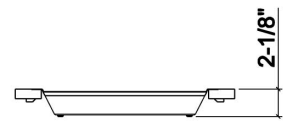

### Specifications

Model	205332
Collection	Tray
Compatible bowl dimension (front-to-back)	16"
Overall dimensions	12" × 17" × 2 1/4"