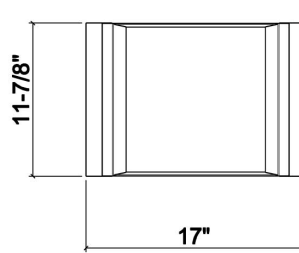

### Specifications

Model	205332
Collection	Tray
Compatible bowl dimension (front-to-back)	16"
Overall dimensions	12" × 17" × 2 1/4"