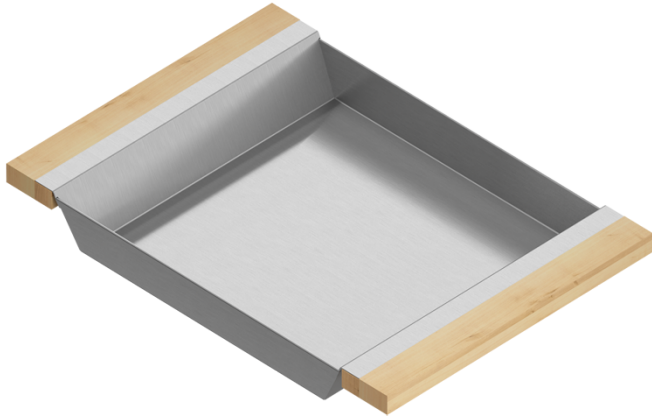

## 205332 | TRAY

STAINLESS STEEL SINK ACCESSORY

### Specifications

Model	205332
Collection	Tray
Compatible bowl dimension (front-to-back)	16"
Overall dimensions	12" × 17" × 2 1/4"

### Features

- Can be used on top of sink to create extra workspace or on countertop
- Ideal to prepare or to serve food
- Innovative and functional design to match with other standard Home Refinements accessories
- 100% premium hard rock maple or walnut handles for high quality and durability
- Rubber-tipped footings for better stability and protection
- 304 series stainless steel (18/10)
- Elegant no. 4 brushed finish that matches the appliances