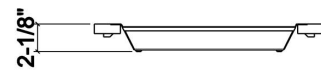

### Specifications

Model	205330
Collection	Colander
Compatible bowl dimension (front-to-back)	17"
Overall dimensions	12" × 18" × 2 1/4"