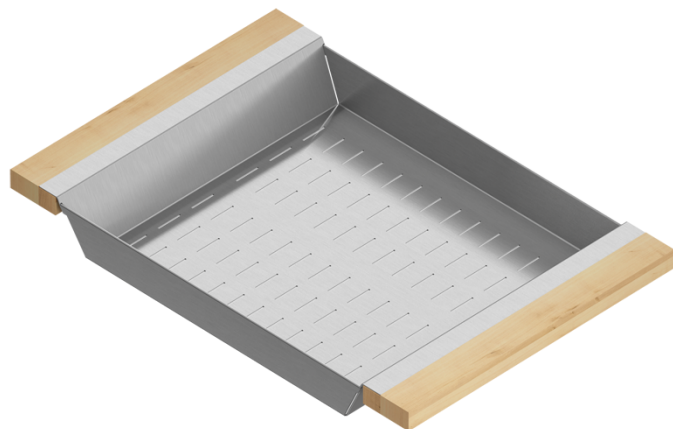

## 205330 | COLANDER

STAINLESS STEEL SINK ACCESSORY

### Specifications

Model	205330
Collection	Colander
Compatible bowl dimension (front-to-back)	17"
Overall dimensions	12" × 18" × 2 1/4"

### Features

- Can be used on top of sink to create extra workspace or on countertop
- Ideal to rinse food or to dry dishes
- Innovative and functional design to match with other standard Home Refinements accessories
- 100% premium hard rock maple or walnut handles for high quality and durability
- Rubber-tipped footings for better stability and protection
- 304 series stainless steel (18/10)
- Elegant no. 4 brushed finish that matches the appliances