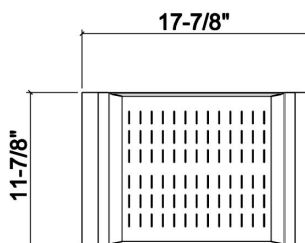

### Specifications

Model	205330
Collection	Colander
Compatible bowl dimension (front-to-back)	17"
Overall dimensions	12" × 18" × 2 1/4"