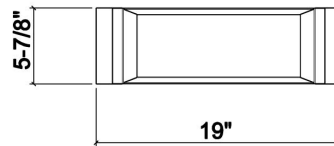

205328 | BIN

STAINLESS STEEL SINK ACCESSORY

Specifications

Model	205328
Collection	Bin
Compatible bowl dimension (front-to-back)	18"
Overall dimensions	6" × 19" × 4 1/4"

Warranty

Home Refinements offers a 1-YEAR LIMITED WARRANTY following the purchase date for all mobile parts, options and accessories against defects of material and workmanship. This warranty is limited to defects or damages resulting from a normal residential use. For further details on our product warranty, please refer to our catalog or Web site.