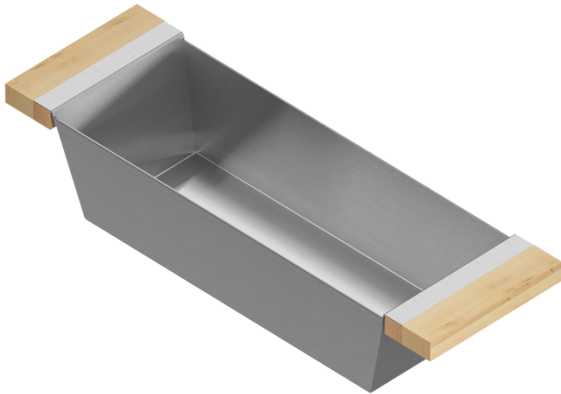

205328 | BIN

STAINLESS STEEL SINK ACCESSORY

Specifications

Model	205328
Collection	Bin
Compatible bowl dimension (front-to-back)	18"
Overall dimensions	6" × 19" × 4 1/4"

Warranty

Home Refinements offers a 1-YEAR LIMITED WARRANTY following the purchase date for all mobile parts, options and accessories against defects of material and workmanship. This warranty is limited to defects or damages resulting from a normal residential use. For further details on our product warranty, please refer to our catalog or Web site.

Features

- Can be used on top of sink to create extra workspace or on countertop
- Ideal to prepare or to serve food
- Innovative and functional design to match with other standard Home Refinements accessories
- 100% premium hard rock maple or walnut handles for high quality and durability
- Rubber-tipped footings for better stability and protection
- 304 series stainless steel (18/10)
- Elegant no. 4 brushed finish that matches the appliances