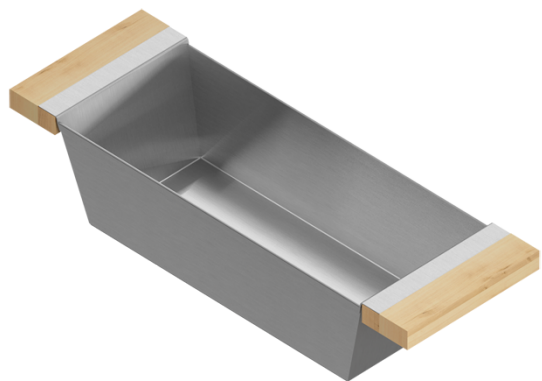

205327 | BIN

STAINLESS STEEL SINK ACCESSORY

Specifications

Model	205327
Collection	Bin
Compatible bowl dimension (front-to-back)	17"
Overall dimensions	6" × 17 7/8" × 4 1/4"

Warranty

Home Refinements offers a 1-YEAR LIMITED WARRANTY following the purchase date for all mobile parts, options and accessories against defects of material and workmanship. This warranty is limited to defects or damages resulting from a normal residential use. For further details on our product warranty, please refer to our catalog or Web site.

Features

- Can be used on top of sink to create extra workspace or on countertop
- Ideal to prepare or to serve food
- Innovative and functional design to match with other standard Home Refinements accessories
- 100% premium hard rock maple or walnut handles for high quality and durability
- Rubber-tipped footings for better stability and protection
- 304 series stainless steel (18/10)
- Elegant no. 4 brushed finish that matches the appliances