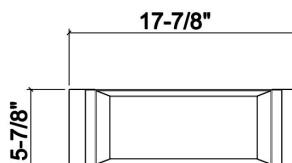

205327 | BIN

STAINLESS STEEL SINK ACCESSORY

Specifications

Model	205327
Collection	Bin
Compatible bowl dimension (front-to-back)	17"
Overall dimensions	6" × 17 7/8" × 4 1/4"

Warranty

Home Refinements offers a 1-YEAR LIMITED WARRANTY following the purchase date for all mobile parts, options and accessories against defects of material and workmanship. This warranty is limited to defects or damages resulting from a normal residential use. For further details on our product warranty, please refer to our catalog or Web site.