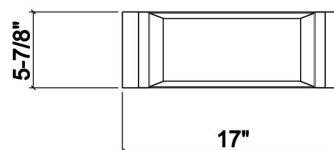

205326 | BIN

STAINLESS STEEL SINK ACCESSORY

Specifications

Model	205326
Collection	Bin
Compatible bowl dimension (front-to-back)	16"
Overall dimensions	6" × 17" × 4 1/4"

Warranty

Home Refinements offers a 1-YEAR LIMITED WARRANTY following the purchase date for all mobile parts, options and accessories against defects of material and workmanship. This warranty is limited to defects or damages resulting from a normal residential use. For further details on our product warranty, please refer to our catalog or Web site.