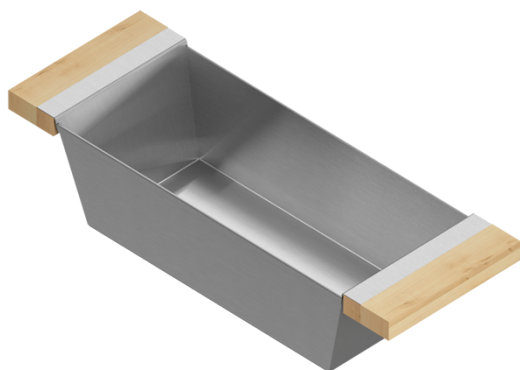

205326 | BIN

STAINLESS STEEL SINK ACCESSORY

Specifications

Model	205326
Collection	Bin
Compatible bowl dimension (front-to-back)	16"
Overall dimensions	6" × 17" × 4 1/4"

Warranty

Home Refinements offers a 1-YEAR LIMITED WARRANTY following the purchase date for all mobile parts, options and accessories against defects of material and workmanship. This warranty is limited to defects or damages resulting from a normal residential use. For further details on our product warranty, please refer to our catalog or Web site.

Features

- Can be used on top of sink to create extra workspace or on countertop
- Ideal to prepare or to serve food
- Innovative and functional design to match with other standard Home Refinements accessories
- 100% premium hard rock maple or walnut handles for high quality and durability
- Rubber-tipped footings for better stability and protection
- 304 series stainless steel (18/10)
- Elegant no. 4 brushed finish that matches the appliances