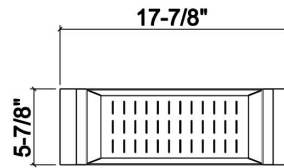

### Specifications

|   |                   |
|---|-------------------|
| Model                                     | 205324            |
| Collection                                | Colander          |
| Compatible bowl dimension (front-to-back) | 17"               |
| Overall dimensions                        | 6" × 18" × 4 1/4" |