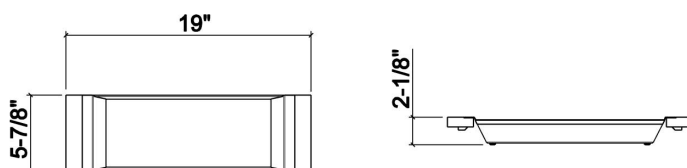

### Specifications

Model	205322
Collection	Tray
Compatible bowl dimension (front-to-back)	18"
Overall dimensions	6" × 19" × 2 1/4"