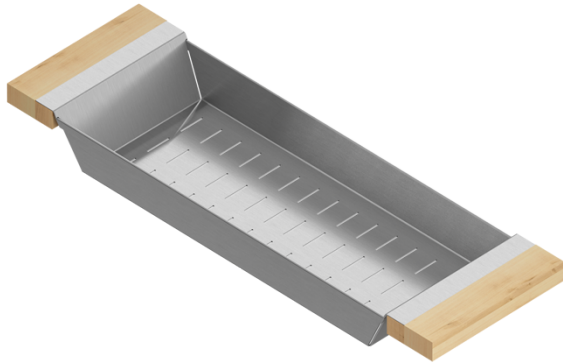

205319 | COLANDER

STAINLESS STEEL SINK ACCESSORY

Specifications

Model	205319
Collection	Colander
Compatible bowl dimension (front-to-back)	18"
Overall dimensions	6" × 19" × 2 1/4"

Warranty

Home Refinements offers a 1-YEAR LIMITED WARRANTY following the purchase date for all mobile parts, options and accessories against defects of material and workmanship. This warranty is limited to defects or damages resulting from a normal residential use. For further details on our product warranty, please refer to our catalog or Web site.

Features

- Can be used on top of sink to create extra workspace or on countertop
- Ideal to rinse food or to dry dishes
- Innovative and functional design to match with other standard Home Refinements accessories
- 100% premium hard rock maple or walnut handles for high quality and durability
- Rubber-tipped footings for better stability and protection
- 304 series stainless steel (18/10)
- Elegant no. 4 brushed finish that matches the appliances